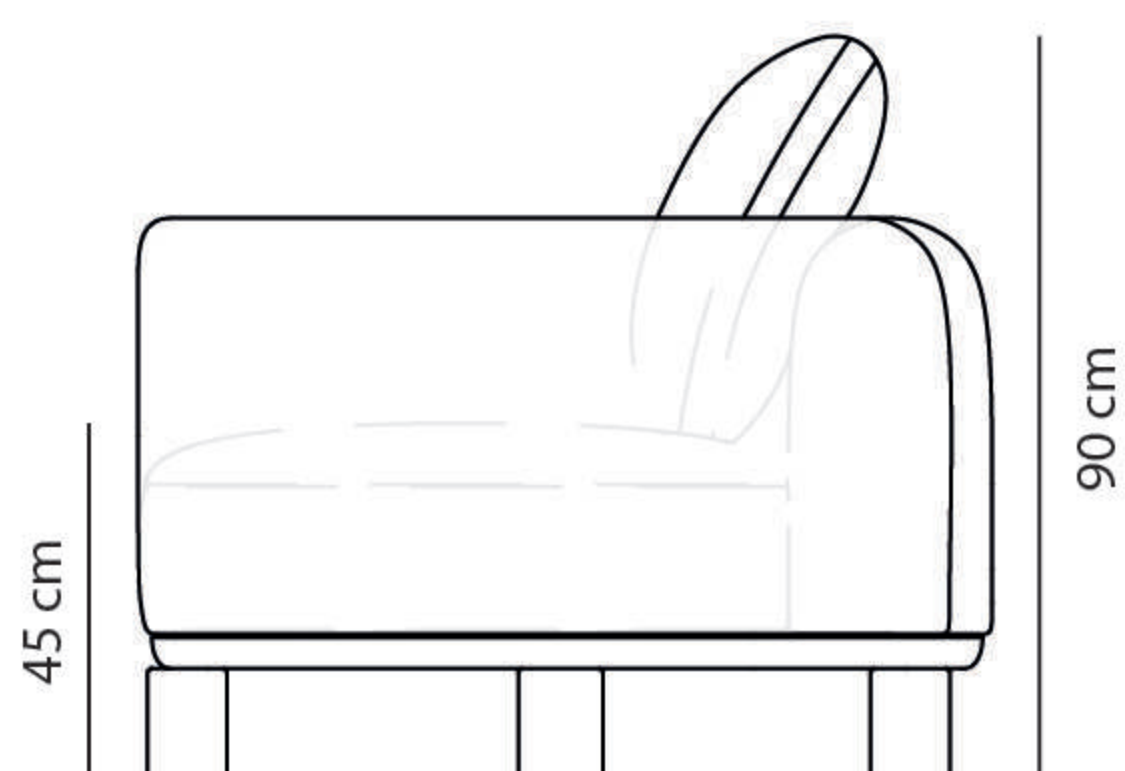

MATILDE 2 SEATS

Design: Ferriani Sbolgi
Fabric and colors strategy: Studio Marcante - Testa

Dimensions and weight	Seats	2
	Structure	196 (L) × 100 (P) cm
	Height	h 90 cm
	Weight	60 kg

Fabric/Color	Sa Lò	
	Zeno: Cioccolato	
Base/Color	Wood Base	 
	Green Base	

Dimensions and weight	Seats	3
	Structure	232 (L) × 100 (P) cm
	Height	h 90 cm
	Weight	70 kg

Fabric/Color	Sa Lò	
	Zeno: Cioccolato	
Base/Color	Wood Base	 
	Green Base	

Components, Materials and finishes Sofa with fixed structure in beech, fir, and plywood. Base in matt open-pore lacquered beech. Cushions with removable covers, featuring polyurethane foam and polyester wadding padding, upholstered in San Lò Zeno Cioccolato fabric.