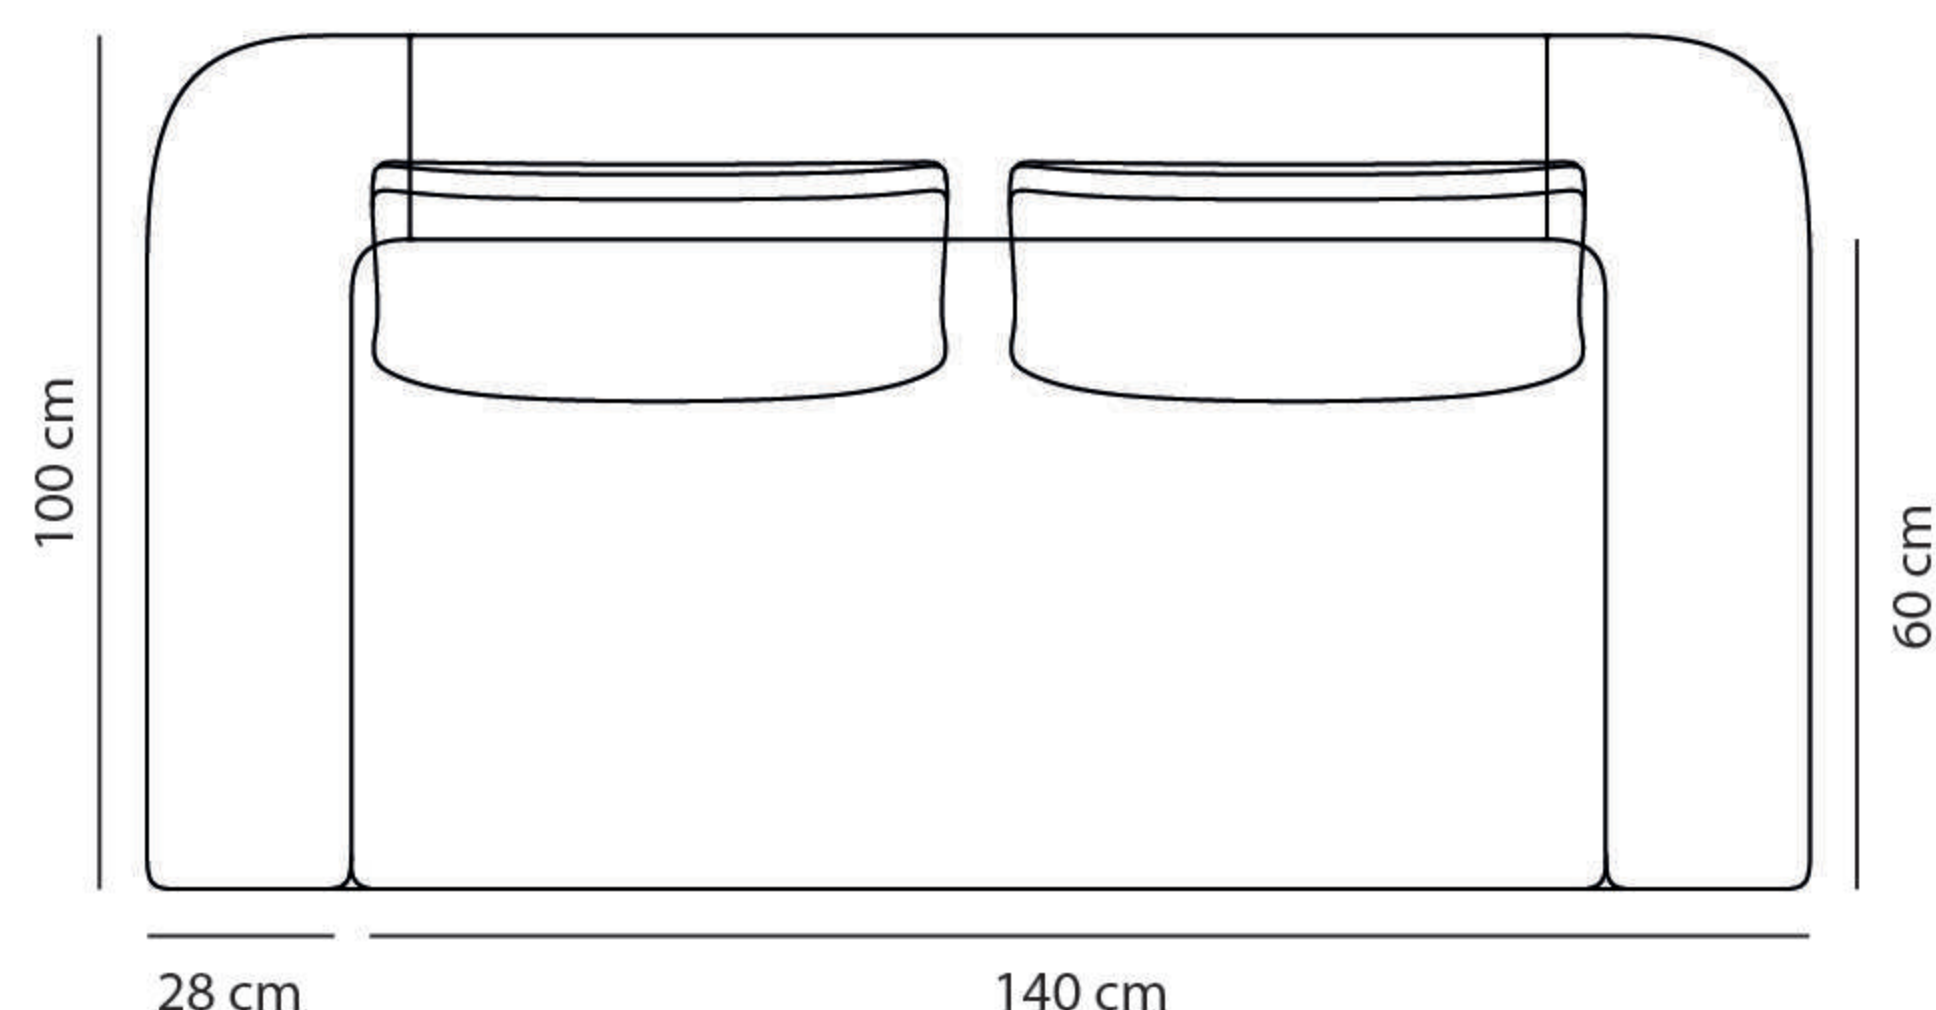

MATILDE 2 SEATS

Design: Ferriani Sbolgi
Fabric and colors strategy: Studio Marcante - Testa

Dimensions and weight	Seats	2
	Structure	196 (L) × 100 (P) cm
	Height	h 90 cm
	Weight	60 kg

Fabric/Color	Sa Lò	
	Zeno: Cioccolato	
Base/Color	Wood Base	 
	Green Base	

Dimensions and weight	Seats	3
	Structure	232 (L) × 100 (P) cm
	Height	h 90 cm
	Weight	70 kg

Fabric/Color	Sa Lò	
	Zeno: Cioccolato	
Base/Color	Wood Base	 
	Green Base	

Components, Materials and finishes Sofa with fixed structure in beech, fir, and plywood. Base in matt open-pore lacquered beech. Cushions with removable covers, featuring polyurethane foam and polyester wadding padding, upholstered in San Lò Zeno Cioccolato fabric.