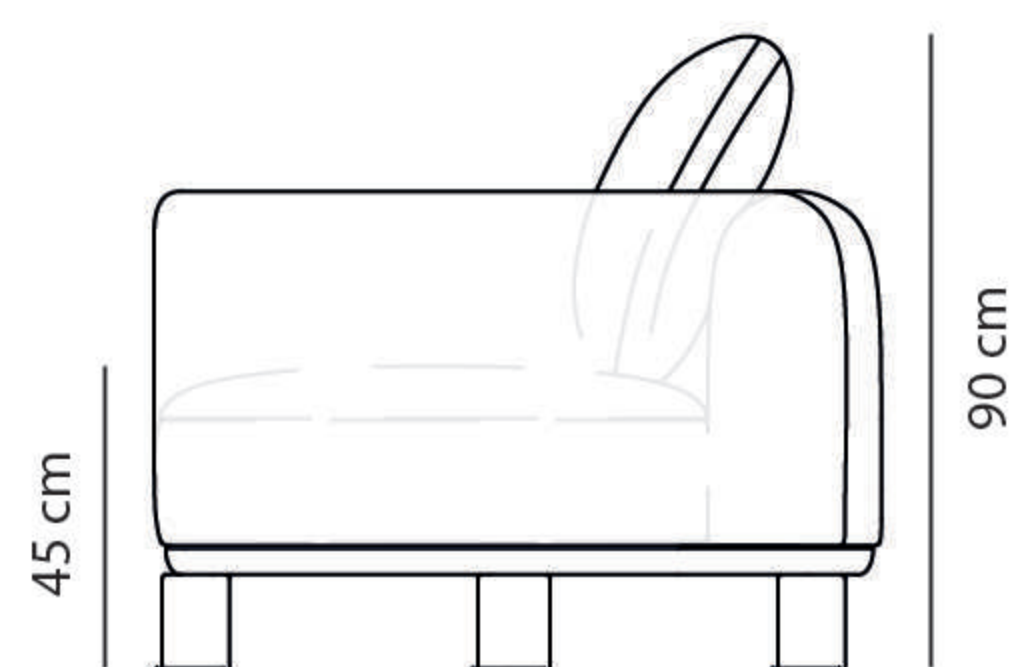

MATILDE 3 SEATS