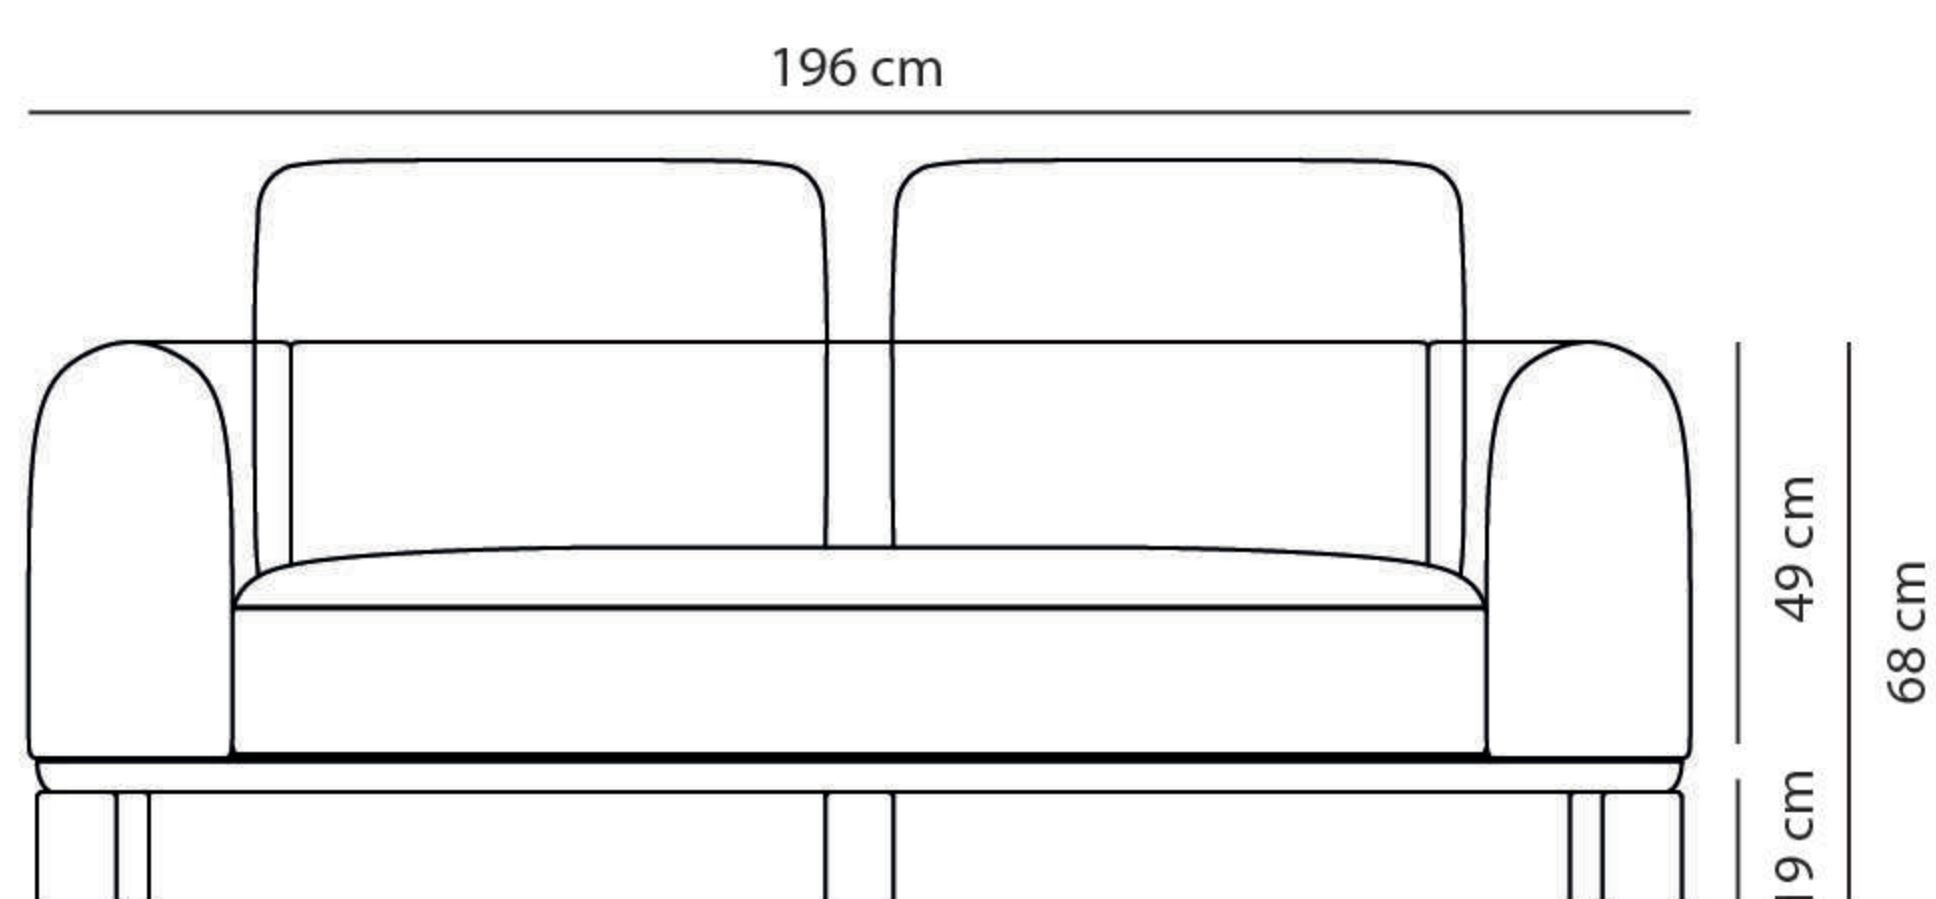

MATILDE 2 SEATS

Design: Ferriani Sbolgi
Fabric and colors strategy: Studio Marcante - Testa

Dimensions and weight	Seats	2
	Structure	196 (L) × 100 (P) cm
	Height	h 90 cm
	Weight	60 kg

Fabric/Color	Sa Lò	
	Zeno: Cioccolato	
Base/Color	Wood Base	 
	Green Base	

Dimensions and weight	Seats	3
	Structure	232 (L) × 100 (P) cm
	Height	h 90 cm
	Weight	70 kg

Fabric/Color	Sa Lò	
	Zeno: Cioccolato	
Base/Color	Wood Base	 
	Green Base	

Components, Materials and finishes Sofa with fixed structure in beech, fir, and plywood. Base in matt open-pore lacquered beech. Cushions with removable covers, featuring polyurethane foam and polyester wadding padding, upholstered in San Lò Zeno Cioccolato fabric.