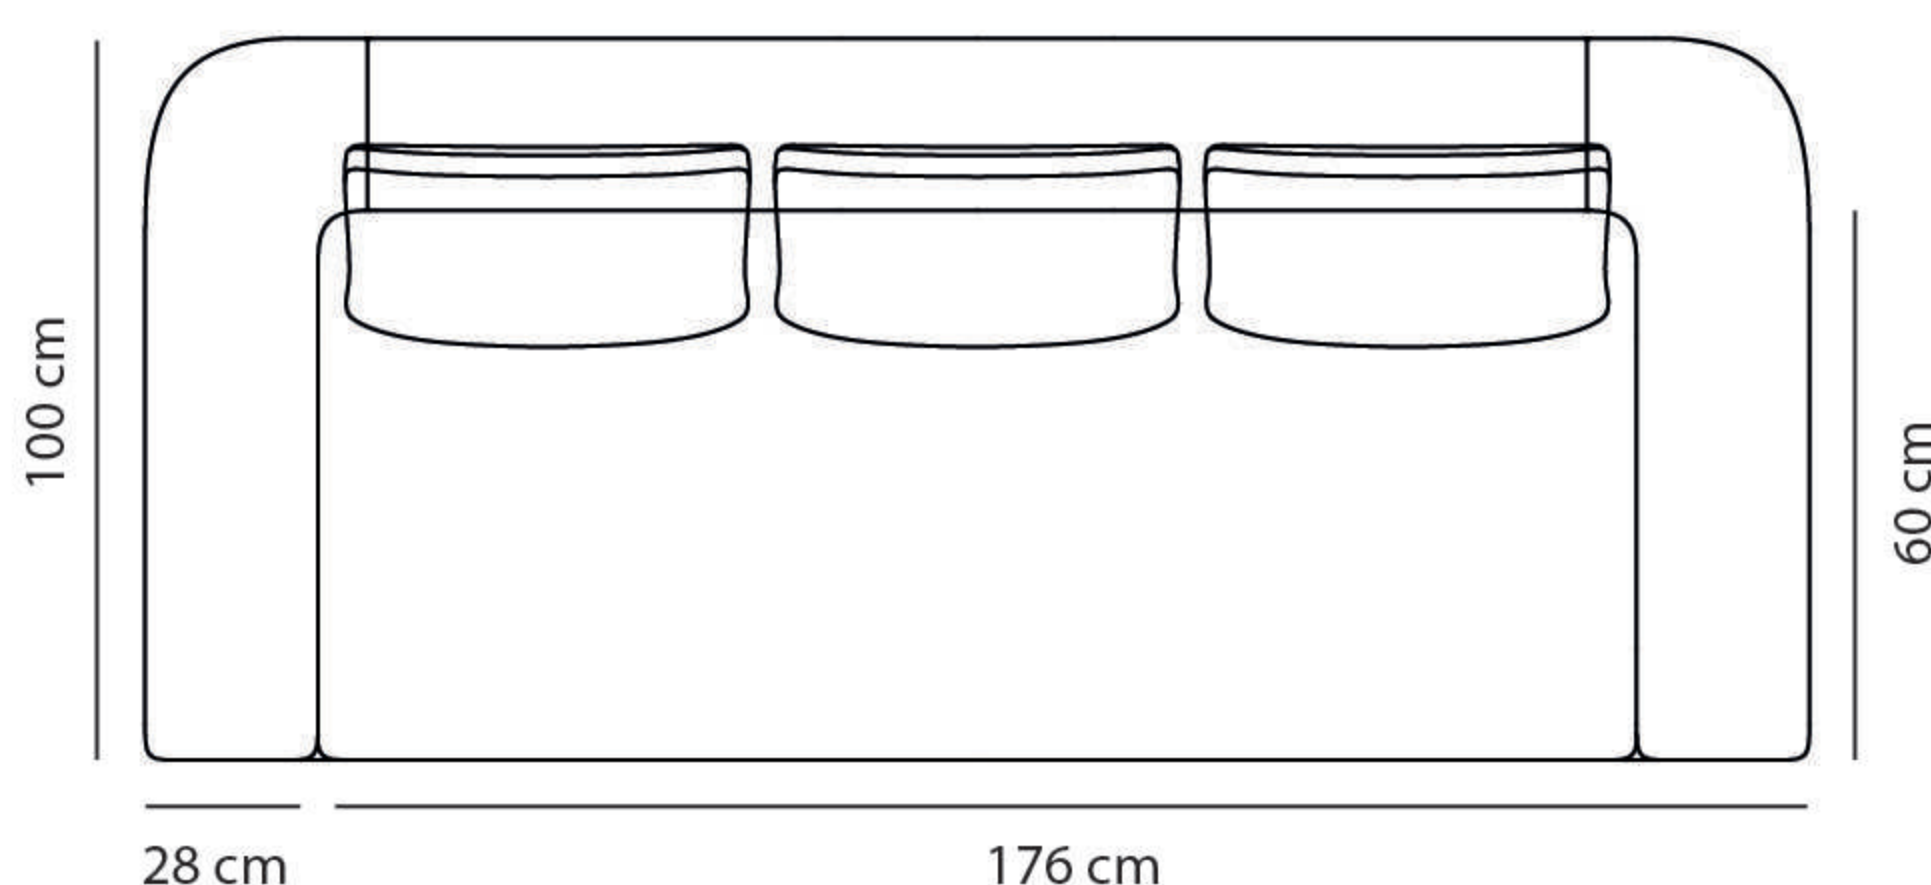

MATILDE 3 SEATS

Design: Ferriani Sbolgi
Fabric and colors strategy: Studio Marcante - Testa

Dimensions and weight	Seats	3
	Structure	232 (L) × 100 (P) cm
	Height	h 90 cm
	Weight	70 kg

Fabric/Color	Sa Lò	
	Zeno: Cioccolato	
Base/Color	Wood Base	
	Green Base	

Components, Materials and finishes Sofa with fixed structure in beech, fir, and plywood. Base in matt open-pore lacquered beech. Cushions with removable covers, featuring polyurethane foam and polyester wadding padding, upholstered in San Lò Zeno Cioccolato fabric.

Composition 75% CO 25% PL

Washing Instructions

Shipping The sofa is individually packed in a box.

Product Care Dry clean cushions only. Clean the fabric of the structure with a damp cloth or mild soap, preferably using a wool cloth. Do not use products containing alcohol, solvents, or derivatives on either the fabric or the base.

Contatti SAN LÒ
Via delle Ortensie 6/8
Modugno (BA) 70026
(+39) 0809184980
info@sanlodesign.it
sanlodesign.it

SAN LÒ