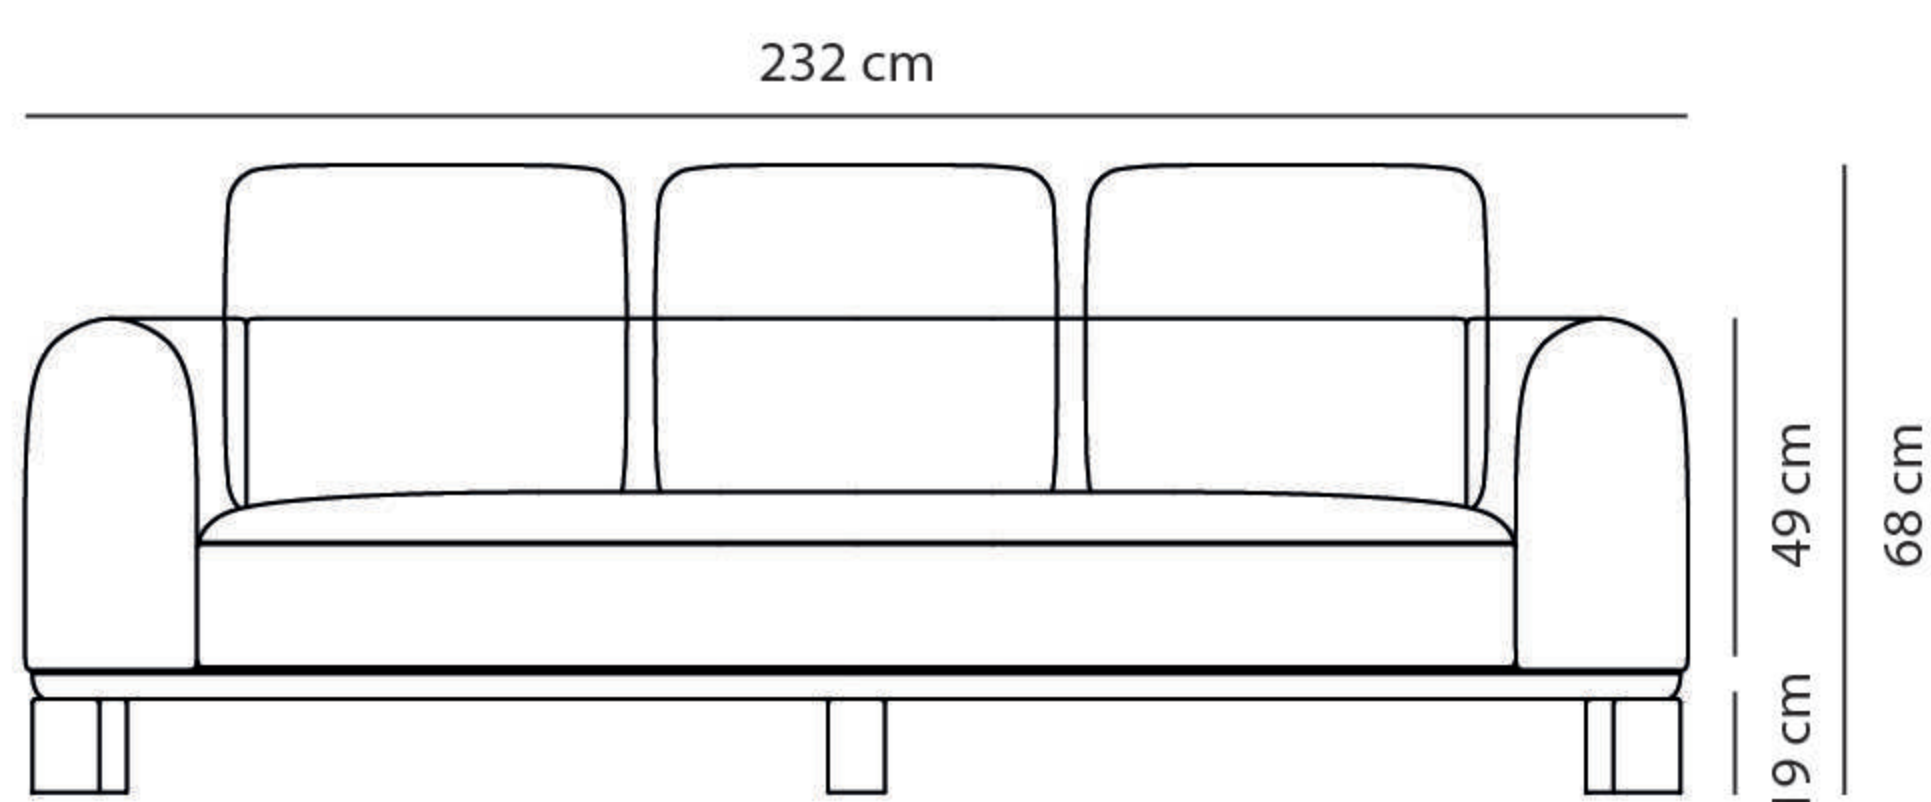

MATILDE 3 SEATS

Design: Ferriani Sbolgi
Fabric and colors strategy: Studio Marcante - Testa

Dimensions and weight	Seats	3
	Structure	232 (L) × 100 (P) cm
	Height	h 90 cm
	Weight	70 kg

Fabric/Color	Sa Lò	
	Zeno: Cioccolato	
Base/Color	Wood Base	
	Green Base	

Components, Materials and finishes Sofa with fixed structure in beech, fir, and plywood. Base in matt open-pore lacquered beech. Cushions with removable covers, featuring polyurethane foam and polyester wadding padding, upholstered in San Lò Zeno Cioccolato fabric.

Composition 75% CO 25% PL

Washing Instructions

Shipping The sofa is individually packed in a box.

Product Care Dry clean cushions only. Clean the fabric of the structure with a damp cloth or mild soap, preferably using a wool cloth. Do not use products containing alcohol, solvents, or derivatives on either the fabric or the base.

Contatti SAN LÒ
Via delle Ortensie 6/8
Modugno (BA) 70026
(+39) 0809184980
info@sanlodesign.it
sanlodesign.it

SAN LÒ