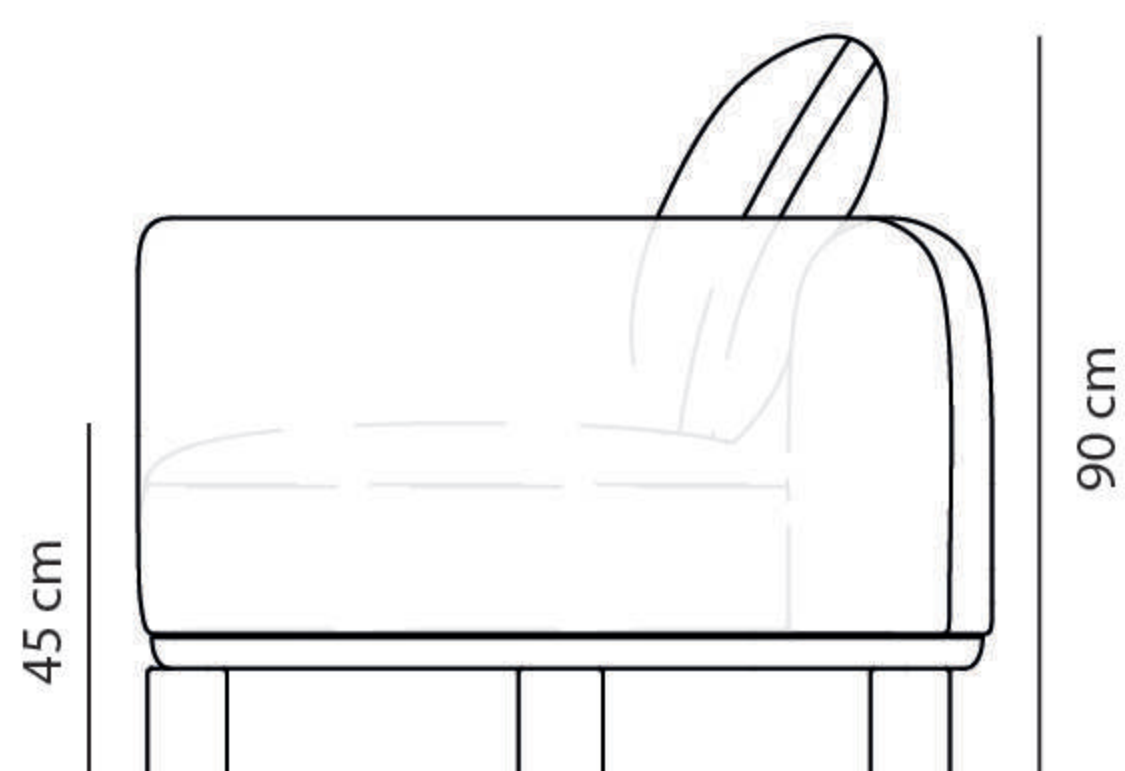

# LUDOVICA 2 SEATS

Design: Ferriani Sbolgi  
Fabric and colors strategy: Studio Marcante - Testa

Dimensions and weight	Seats	2
	Structure	196 (L) × 100 (P) cm
	Height	h 90 cm
	Weight	60 kg

Fabric/Color	Shumacher Dutton Buffalo Check: Emerald	
--------------	---	---

# LUDOVICA 3 SEATS

Design: Ferriani Sbolgi  
Fabric and colors strategy: Studio Marcante - Testa

Dimensions and weight	Seats	3
	Structure	232 (L) × 100 (P) cm
	Height	h 90 cm
	Weight	70 kg

Fabric/Color	Shumacher	
	Dutton Buffalo Check:	
	Emerald	