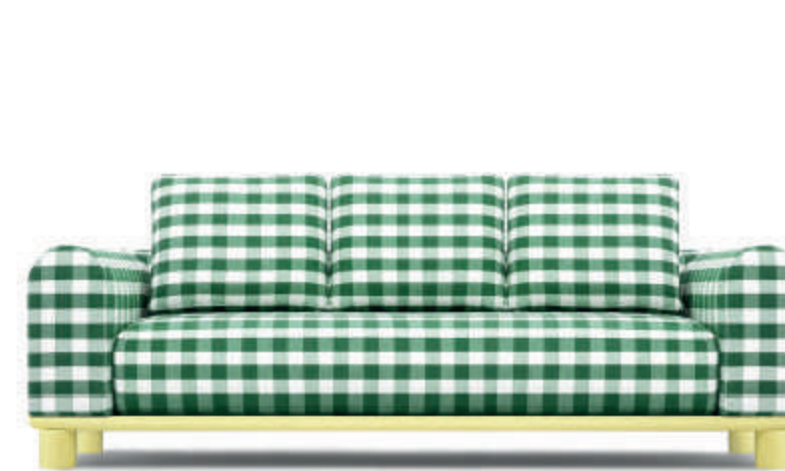

Design: Ferriani Sbolgi
Fabric and colors strategy: Studio Marcante - Testa

Dimensions and weight	Seats	3
	Structure	232 (L) × 100 (P) cm
	Height	h 90 cm
	Weight	70 kg

Fabric/Color	Shumacher	
	Dutton Buffalo Check:	
	Emerald	

Base/Color	Wood Base	
	Yellow Base	

Components, Materials and finishes
Sofa with fixed structure in beech, fir, and plywood. Base in matt open-pore lacquered beech. Cushions with removable covers, featuring polyurethane foam and polyester wadding padding, upholstered in Schumacher Dutton Buffalo Check Emerald fabric.

Composition	Schumacher fabric	80% CO 20% PL

Washing Instructions	 DRY CLEAN

Shipping	The sofa is individually packed in a box.

Product Care
Dry clean cushions only. Clean the fabric of the structure with a damp cloth or mild soap, preferably using a wool cloth. Do not use products containing alcohol, solvents, or derivatives on either the fabric or the base.

Contatti
SAN LÒ
Via delle Ortensie 6/8
Modugno (BA) 70026
(+39) 0809184980
info@sanlodesign.it
sanlodesign.it