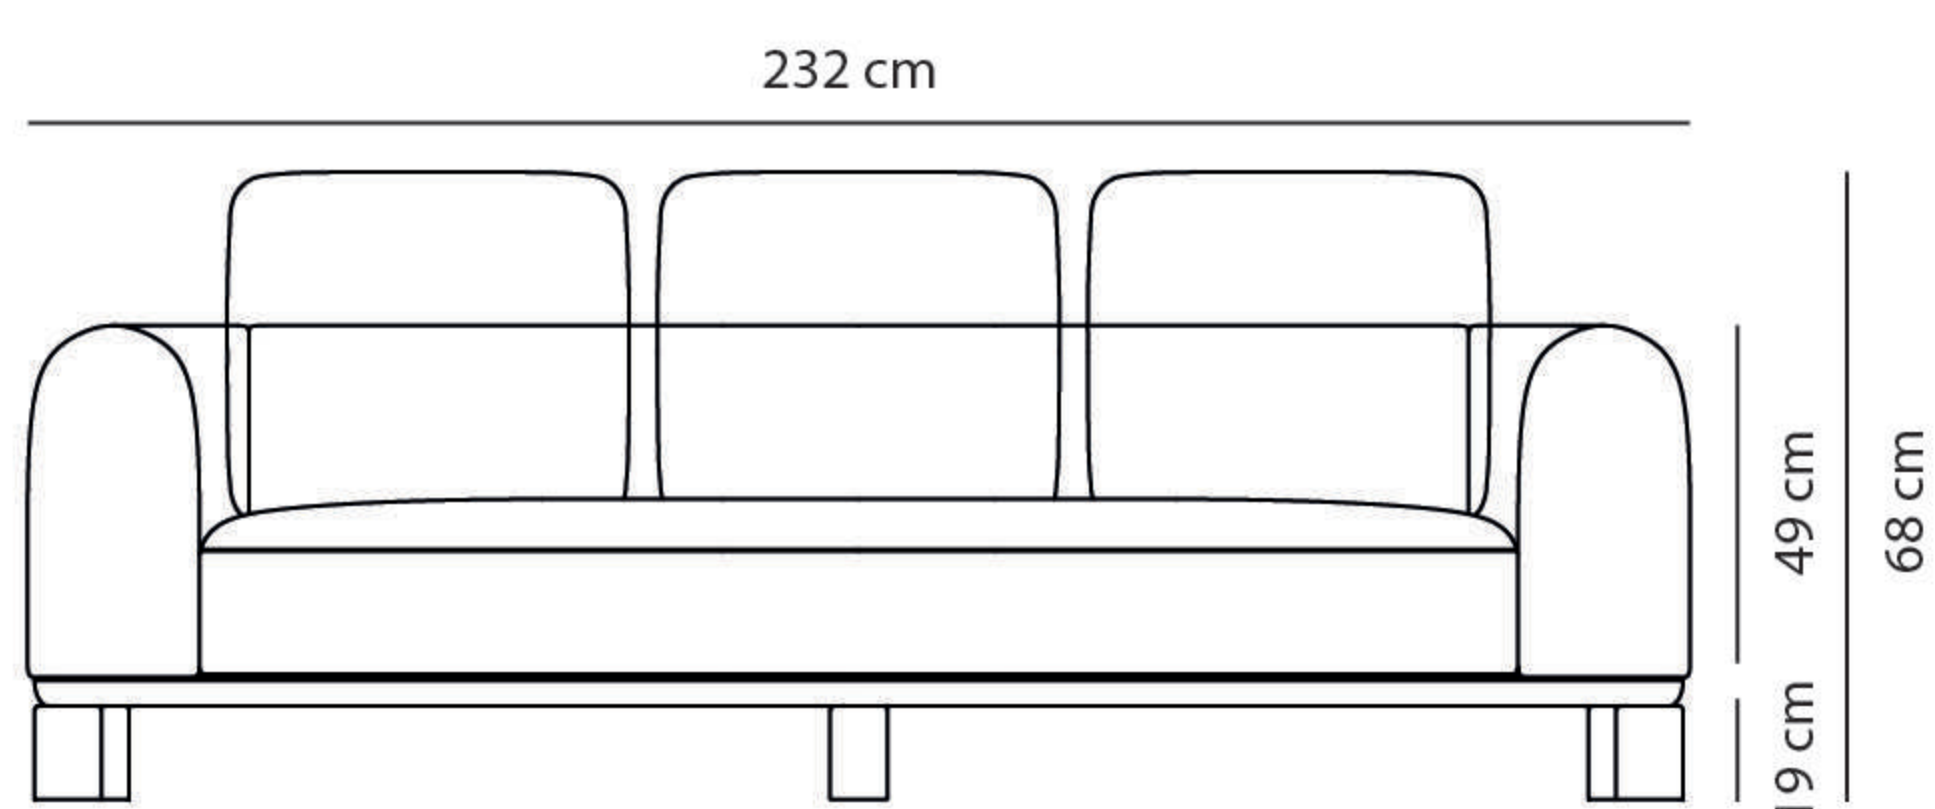

# LUDOVICA 2 SEATS

Design: Ferriani Sbolgi  
Fabric and colors strategy: Studio Marcante - Testa

Dimensions and weight	Seats	2
	Structure	196 (L) × 100 (P) cm
	Height	h 90 cm
	Weight	60 kg

Fabric/Color	Shumacher Dutton Buffalo Check: Emerald	
--------------	---	---

# LUDOVICA 3 SEATS

Design: Ferriani Sbolgi  
Fabric and colors strategy: Studio Marcante - Testa

Dimensions and weight	Seats	3
	Structure	232 (L) × 100 (P) cm
	Height	h 90 cm
	Weight	70 kg

Fabric/Color	Shumacher	
	Dutton Buffalo Check:	
	Emerald	