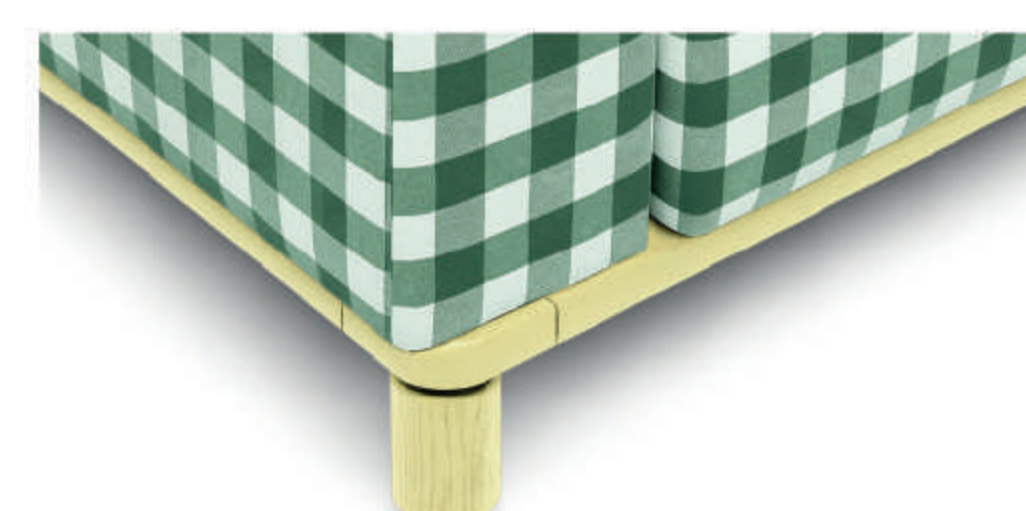

Design: Ferriani Sbolgi
Fabric and colors strategy: Studio Marcante - Testa

Dimensions and weight	Seats	3
	Structure	232 (L) × 100 (P) cm
	Height	h 90 cm
	Weight	70 kg

Fabric/Color	Shumacher	
	Dutton Buffalo Check:	
	Emerald	

Base/Color	Wood Base	
	Yellow Base	

Components, Materials and finishes
Sofa with fixed structure in beech, fir, and plywood. Base in matt open-pore lacquered beech. Cushions with removable covers, featuring polyurethane foam and polyester wadding padding, upholstered in Schumacher Dutton Buffalo Check Emerald fabric.

Composition	Schumacher fabric	80% CO 20% PL

Washing Instructions	 DRY CLEAN

Shipping	The sofa is individually packed in a box.

Product Care
Dry clean cushions only. Clean the fabric of the structure with a damp cloth or mild soap, preferably using a wool cloth. Do not use products containing alcohol, solvents, or derivatives on either the fabric or the base.

Contatti
SAN LÒ
Via delle Ortensie 6/8
Modugno (BA) 70026
(+39) 0809184980
info@sanlodesign.it
sanlodesign.it