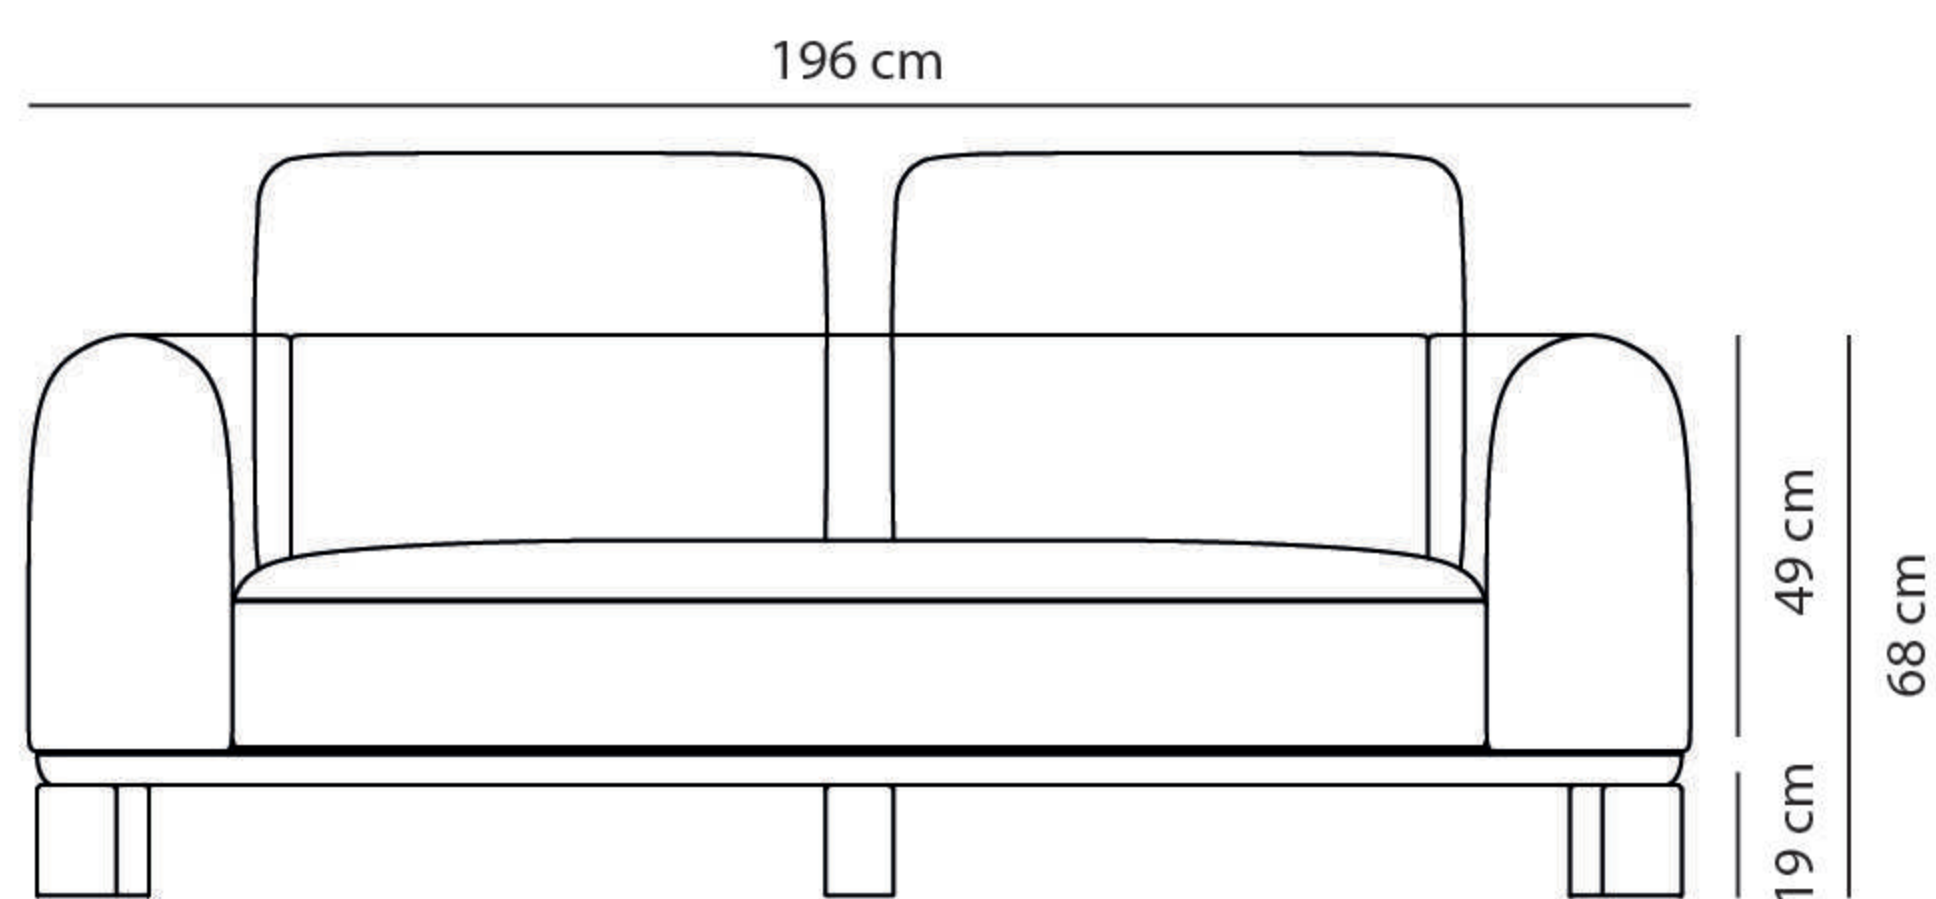

# LUDOVICA 2 SEATS

Design: Ferriani Sbolgi  
Fabric and colors strategy: Studio Marcante - Testa

Dimensions and weight	Seats	2
	Structure	196 (L) × 100 (P) cm
	Height	h 90 cm
	Weight	60 kg

Fabric/Color	Shumacher Dutton Buffalo Check: Emerald	
--------------	---	---

# LUDOVICA 3 SEATS

Design: Ferriani Sbolgi  
Fabric and colors strategy: Studio Marcante - Testa

Dimensions and weight	Seats	3
	Structure	232 (L) × 100 (P) cm
	Height	h 90 cm
	Weight	70 kg

Fabric/Color	Shumacher	
	Dutton Buffalo Check:	
	Emerald	