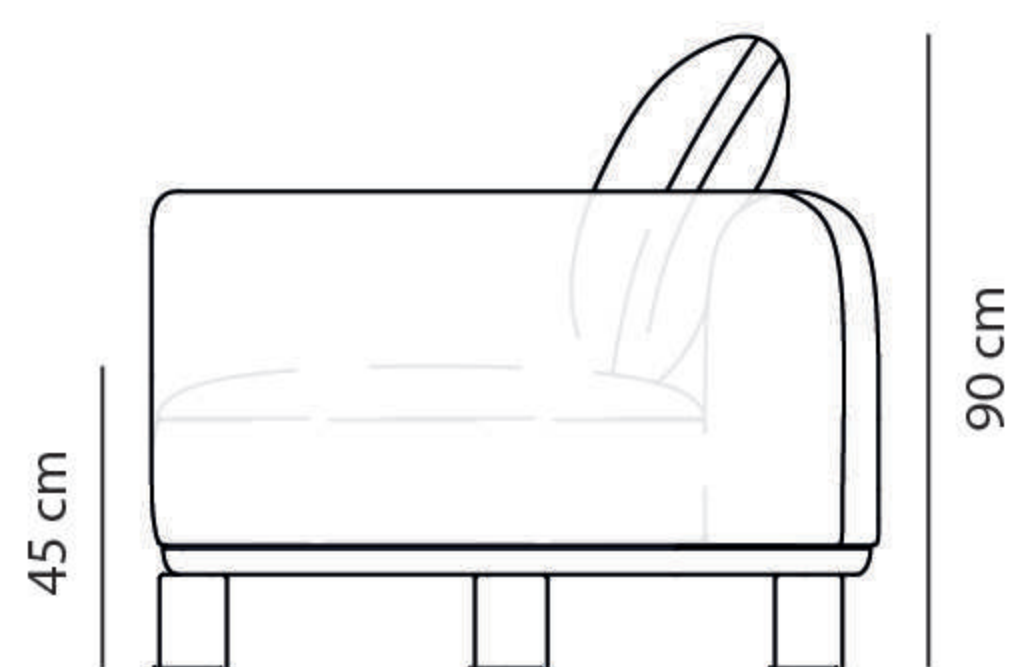

# LUDOVICA 2 SEATS

Design: Ferriani Sbolgi  
Fabric and colors strategy: Studio Marcante - Testa

Dimensions and weight	Seats	2
	Structure	196 (L) × 100 (P) cm
	Height	h 90 cm
	Weight	60 kg

Fabric/Color	Shumacher Dutton Buffalo Check: Emerald	
--------------	---	---

# LUDOVICA 3 SEATS

Design: Ferriani Sbolgi  
Fabric and colors strategy: Studio Marcante - Testa

Dimensions and weight	Seats	3
	Structure	232 (L) × 100 (P) cm
	Height	h 90 cm
	Weight	70 kg

Fabric/Color	Shumacher	
	Dutton Buffalo Check:	
	Emerald	