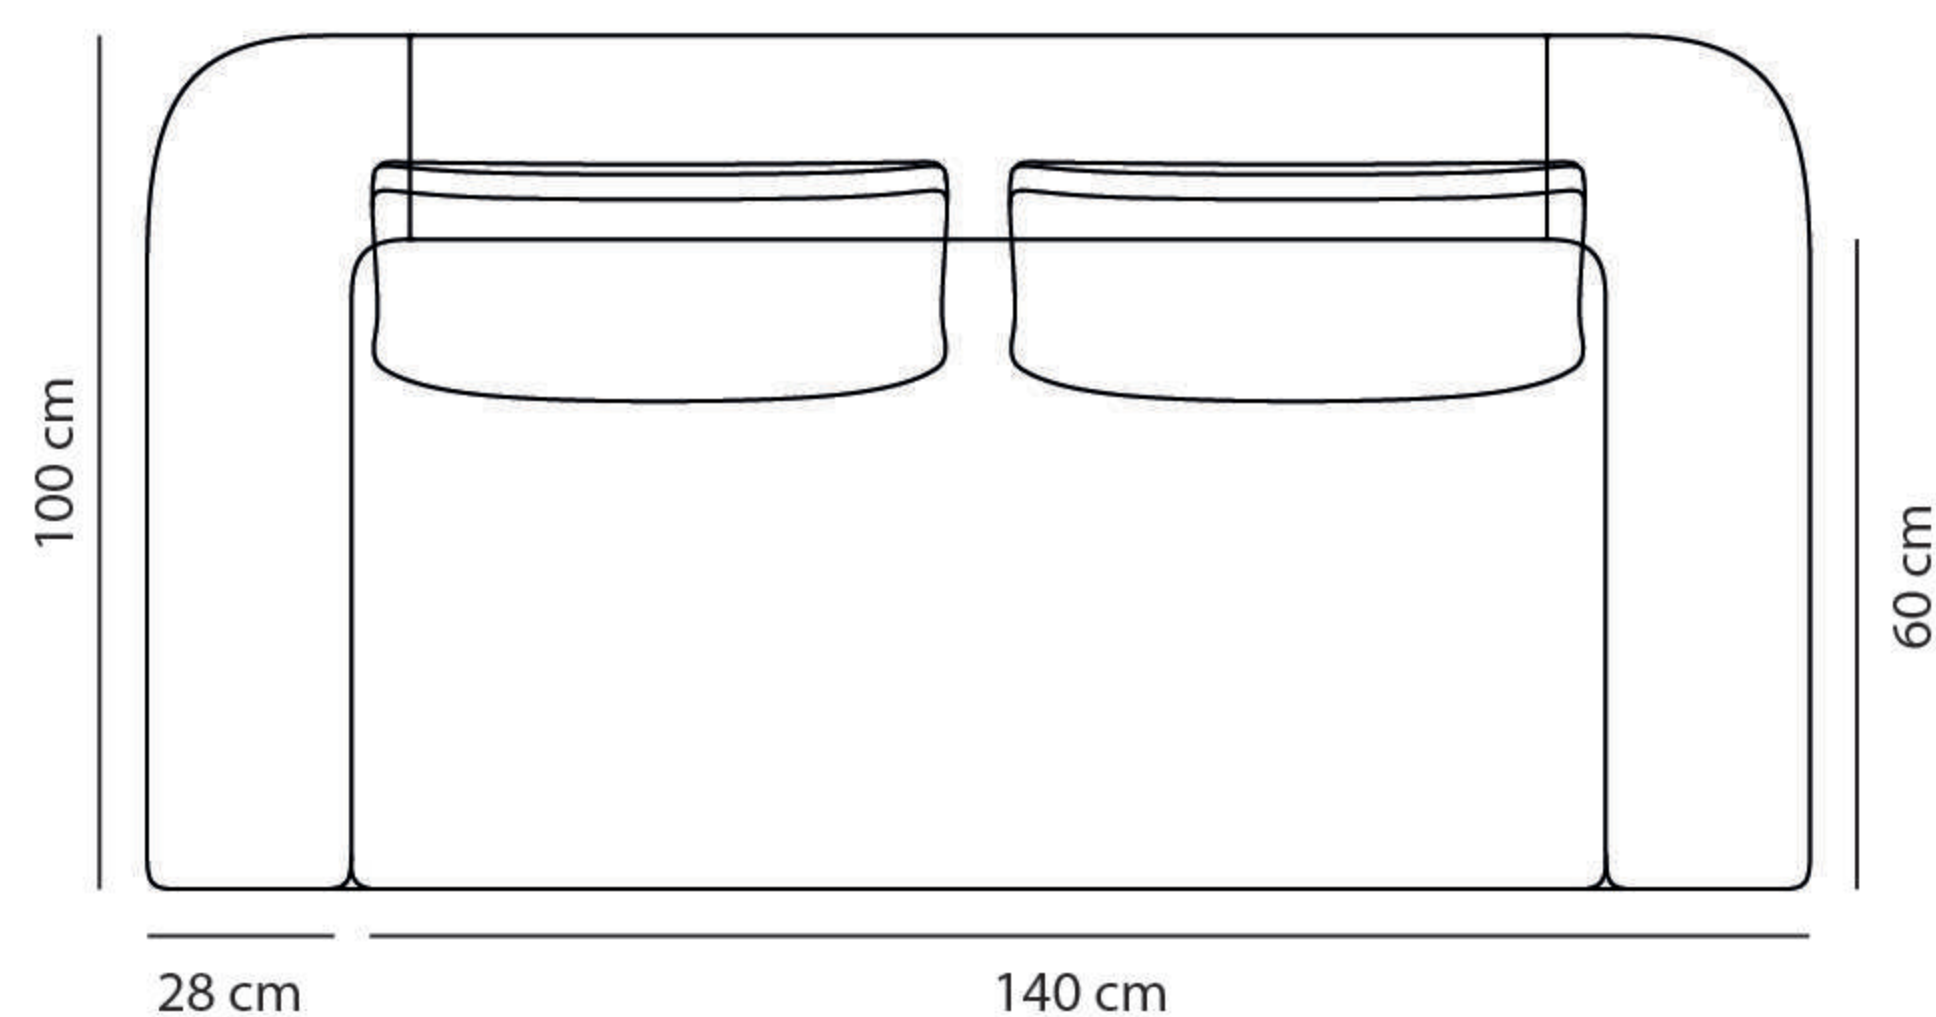

# LUDOVICA 2 SEATS

Design: Ferriani Sbolgi  
Fabric and colors strategy: Studio Marcante - Testa

Dimensions and weight	Seats	2
	Structure	196 (L) × 100 (P) cm
	Height	h 90 cm
	Weight	60 kg

Fabric/Color	Shumacher Dutton Buffalo Check: Emerald	
--------------	---	---

# LUDOVICA 3 SEATS

Design: Ferriani Sbolgi  
Fabric and colors strategy: Studio Marcante - Testa

Dimensions and weight	Seats	3
	Structure	232 (L) × 100 (P) cm
	Height	h 90 cm
	Weight	70 kg

Fabric/Color	Shumacher	
	Dutton Buffalo Check:	
	Emerald	