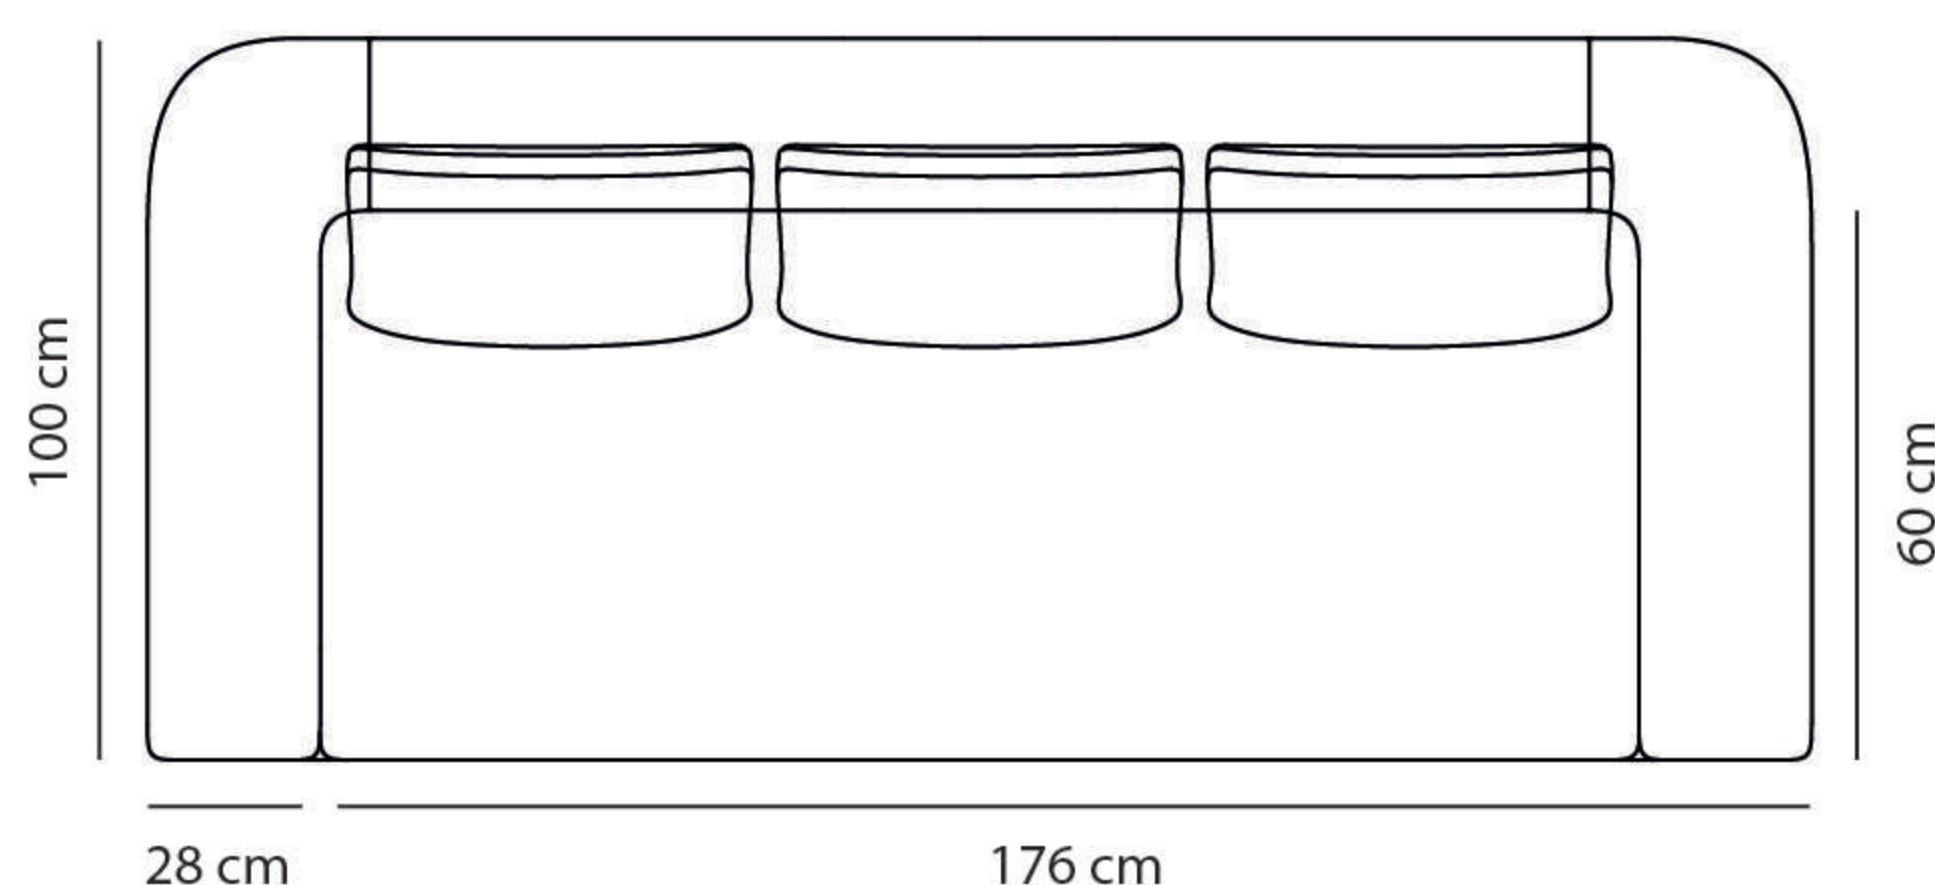

# LUDOVICA 2 SEATS

Design: Ferriani Sbolgi  
Fabric and colors strategy: Studio Marcante - Testa

Dimensions and weight	Seats	2
	Structure	196 (L) × 100 (P) cm
	Height	h 90 cm
	Weight	60 kg

Fabric/Color	Shumacher Dutton Buffalo Check: Emerald	
--------------	---	---

# LUDOVICA 3 SEATS

Design: Ferriani Sbolgi  
Fabric and colors strategy: Studio Marcante - Testa

Dimensions and weight	Seats	3
	Structure	232 (L) × 100 (P) cm
	Height	h 90 cm
	Weight	70 kg

Fabric/Color	Shumacher	
	Dutton Buffalo Check:	
	Emerald	