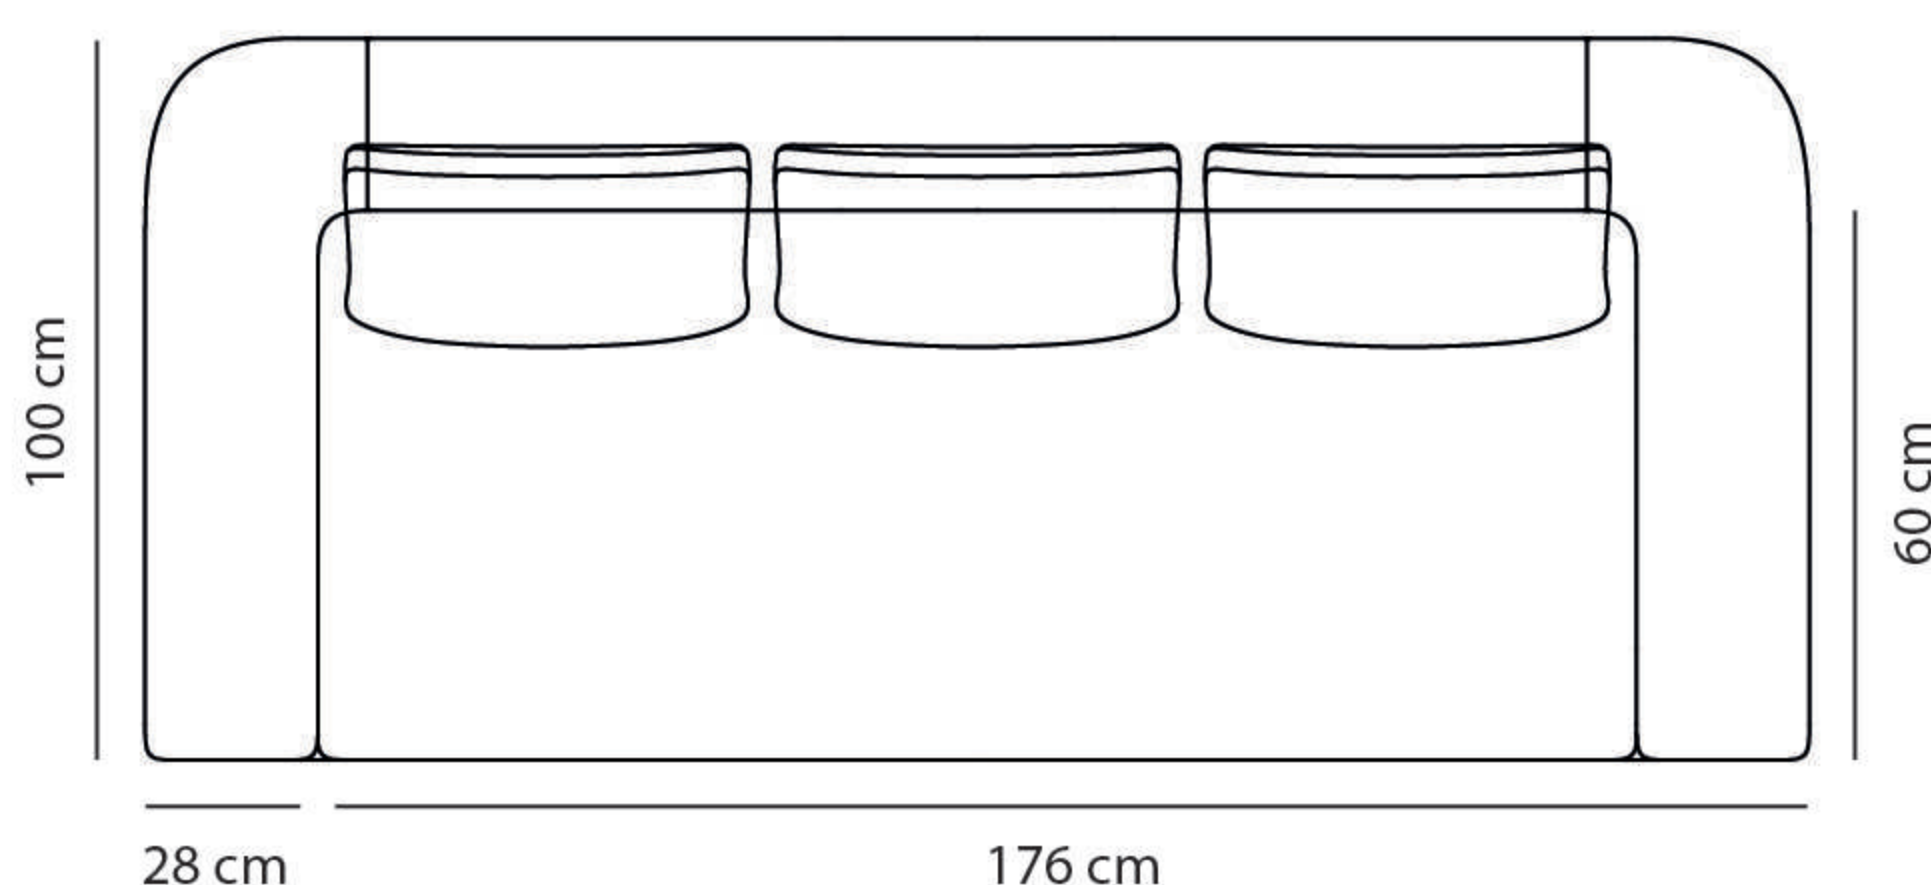

LUCREZIA 3 SEATS

Design: Ferriani Sbolgi
Fabric and colors strategy: Studio Marcante - Testa

Dimensions and weight	Seats	3
	Structure	232 (L) × 100 (P) cm
	Height	h 90 cm
	Weight	70 kg

Fabric/Color	Sa Lò	
	Zeno: Crema	
Base/Colore	Wood Base	
	Blue Base	

Components, Materials and finishes Sofa with fixed structure in beech, fir, and plywood. Base in matt open-pore lacquered beech. Cushions with removable covers, featuring polyurethane foam and polyester wadding padding, upholstered in San Lò Zeno Crema fabric.

Composition 75% CO 25% PL

Washing Instructions

Shipping The sofa is individually packed in a box.

Product Care Dry clean cushions only. Clean the fabric of the structure with a damp cloth or mild soap, preferably using a wool cloth. Do not use products containing alcohol, solvents, or derivatives on either the fabric or the base.

Contacts SAN LÒ
Via delle Ortensie 6/8
Modugno (BA) 70026
(+39) 0809184980
info@sanlodesign.it
sanlodesign.it

SAN LÒ