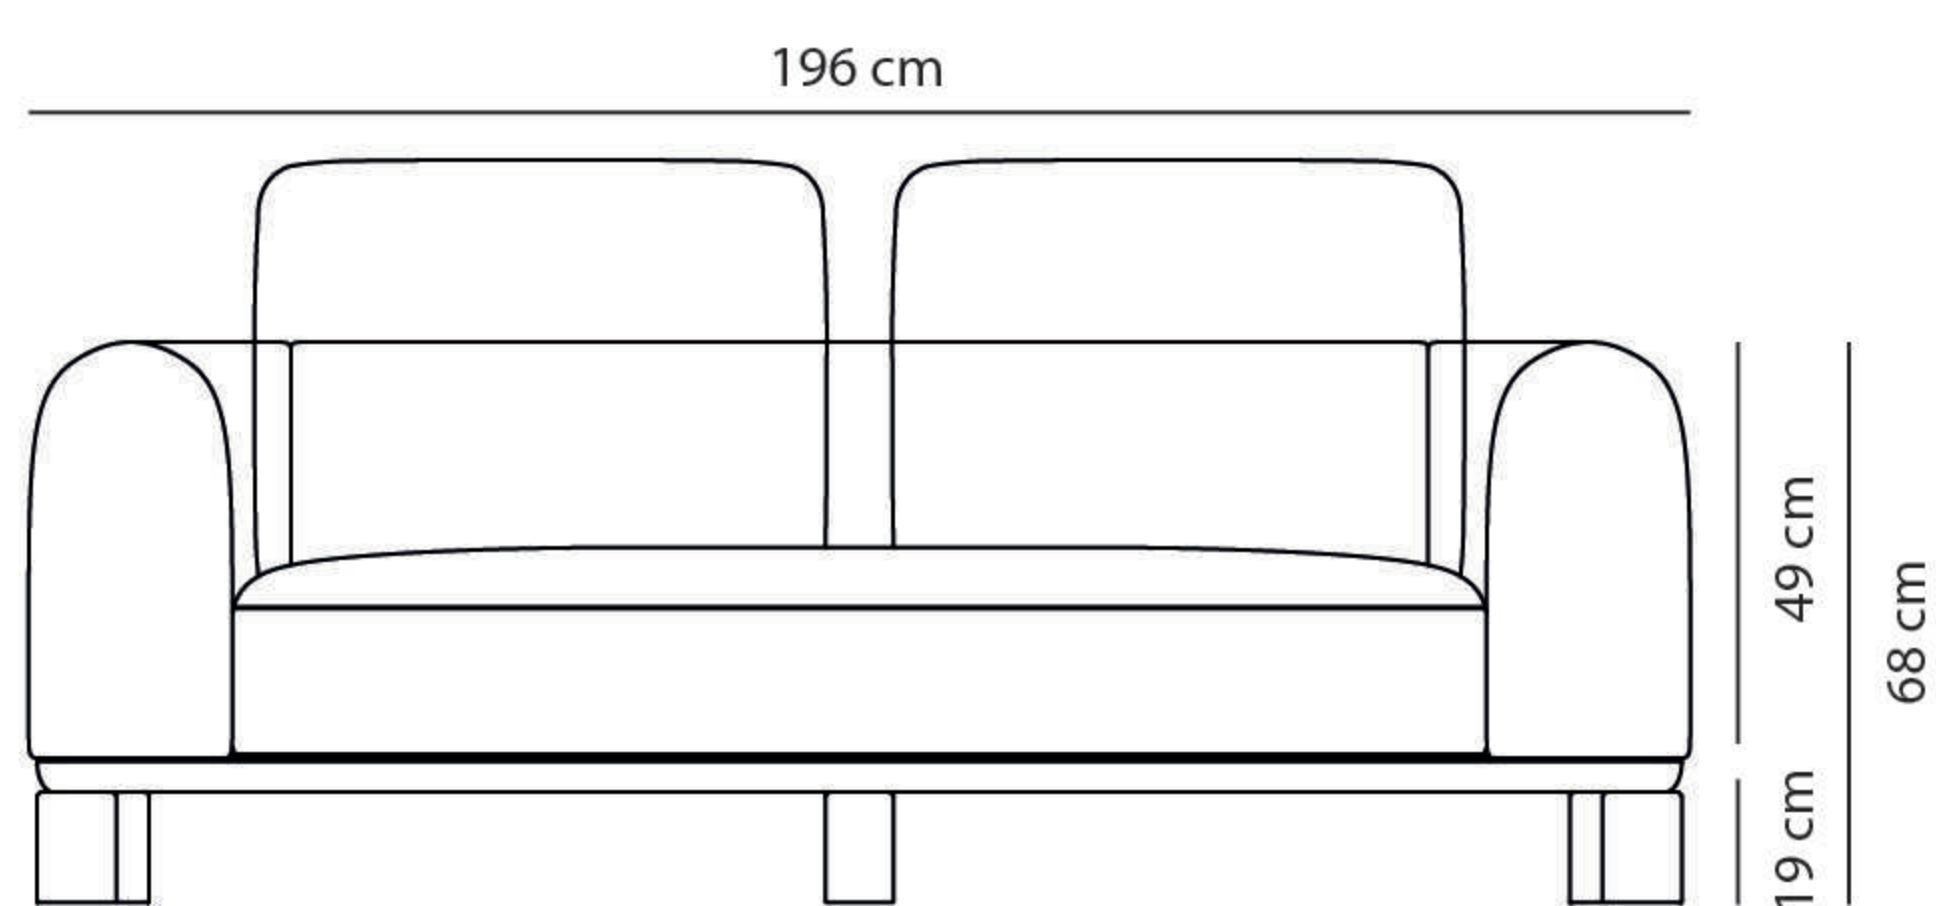

LUCREZIA 2 SEATS

Design: Ferriani Sbolgi
Fabric and colors strategy: Studio Marcante - Testa

Dimensions and weight	Seats	2
	Structure	196 (L) × 100 (P) cm
	Height	h 90 cm
	Weight	60 kg

Fabric/Color	Sa Lò Zeno: Crema	

Base/Color	Wood Base Blue Base	

Components, Materials and finishes Sofa with fixed structure in beech, fir, and plywood. Base in matt open-pore lacquered beech. Cushions with removable covers, featuring polyurethane foam and polyester wadding padding, upholstered in San Lò Zeno Crema fabric.

Composition	75% CO 25% PL

Washing Instructions	

Shipping	The sofa is individually packed in a box.

Product Care Dry clean cushions only. Clean the fabric of the structure with a damp cloth or mild soap, preferably using a wool cloth. Do not use products containing alcohol, solvents, or derivatives on either the fabric or the base.

Contacts SAN LÒ
Via delle Ortensie 6/8
Modugno (BA) 70026
(+39) 0809184980
info@sanlodesign.it
sanlodesign.it

SAN LÒ