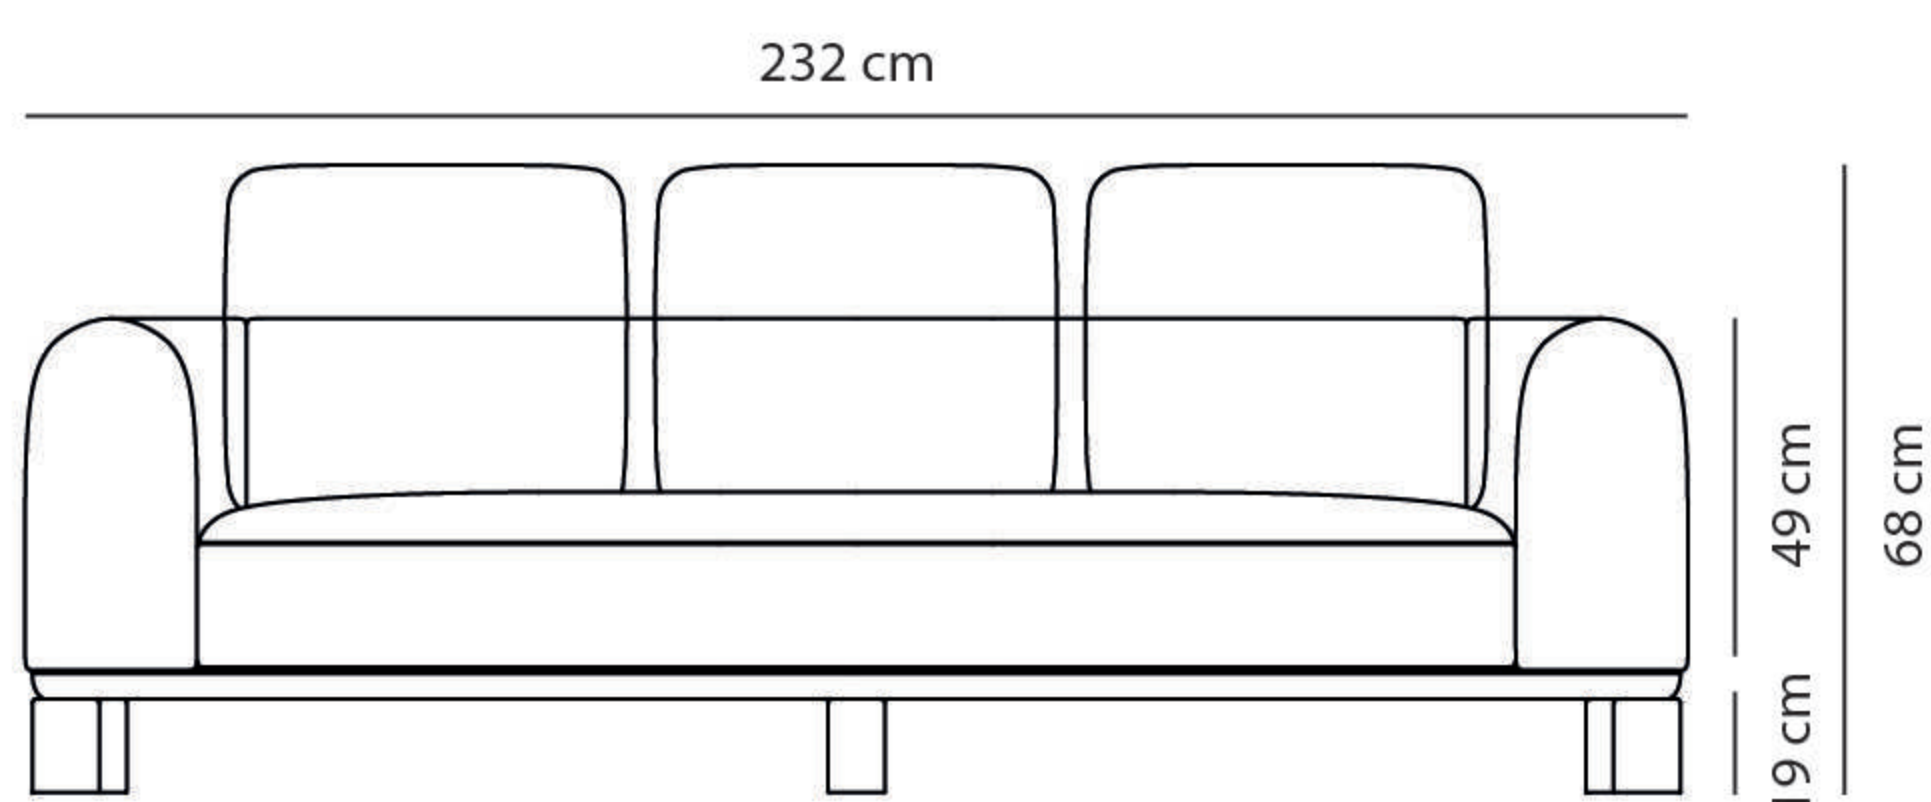

LUCREZIA 3 SEATS

Design: Ferriani Sbolgi
Fabric and colors strategy: Studio Marcante - Testa

Dimensions and weight	Seats	3
	Structure	232 (L) × 100 (P) cm
	Height	h 90 cm
	Weight	70 kg

Fabric/Color	Sa Lò	
	Zeno: Crema	
Base/Colore	Wood Base	
	Blue Base	

Components, Materials and finishes Sofa with fixed structure in beech, fir, and plywood. Base in matt open-pore lacquered beech. Cushions with removable covers, featuring polyurethane foam and polyester wadding padding, upholstered in San Lò Zeno Crema fabric.

Composition 75% CO 25% PL

Washing Instructions

Shipping The sofa is individually packed in a box.

Product Care Dry clean cushions only. Clean the fabric of the structure with a damp cloth or mild soap, preferably using a wool cloth. Do not use products containing alcohol, solvents, or derivatives on either the fabric or the base.

Contacts SAN LÒ
Via delle Ortensie 6/8
Modugno (BA) 70026
(+39) 0809184980
info@sanlodesign.it
sanlodesign.it

SAN LÒ