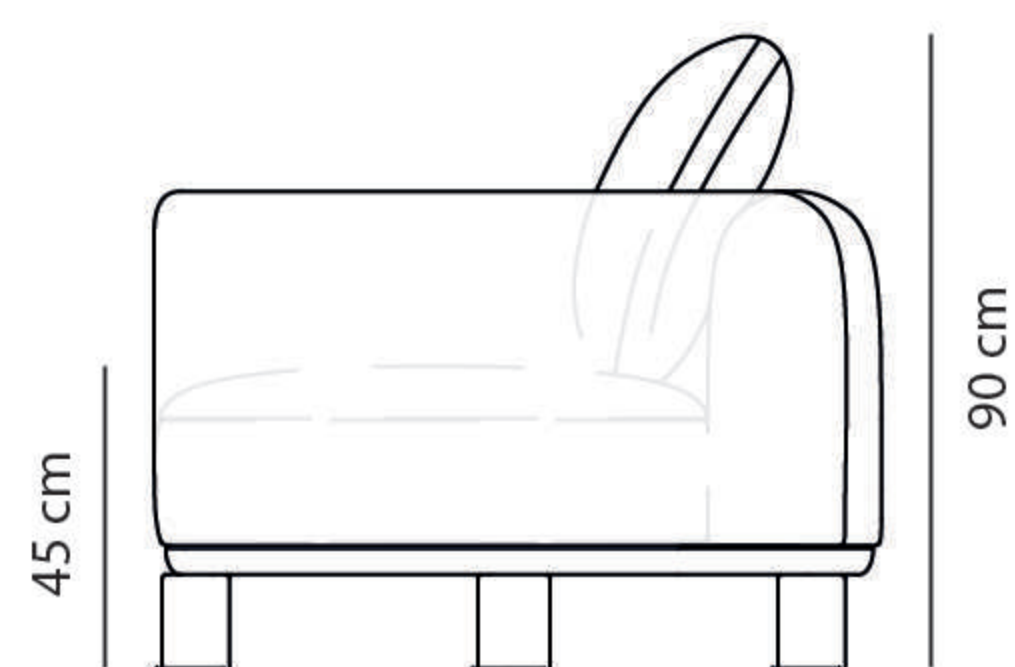

LUCREZIA 2 SEATS

Design: Ferriani Sbolgi
Fabric and colors strategy: Studio Marcante - Testa

Dimensions and weight	Seats	2
	Structure	196 (L) × 100 (P) cm
	Height	h 90 cm
	Weight	60 kg

Fabric/Color	Sa Lò Zeno: Crema	
--------------	-------------------------	--

Dimensions and weight	Seats	3
	Structure	232 (L) × 100 (P) cm
	Height	h 90 cm
	Weight	70 kg

Fabric/Color	Sa Lò	
	Zeno: Crema	
Base/Colore	Wood Base	 
	Blue Base	

Components, Materials and finishes Sofa with fixed structure in beech, fir, and plywood. Base in matt open-pore lacquered beech. Cushions with removable covers, featuring polyurethane foam and polyester wadding padding, upholstered in San Lò Zeno Crema fabric.