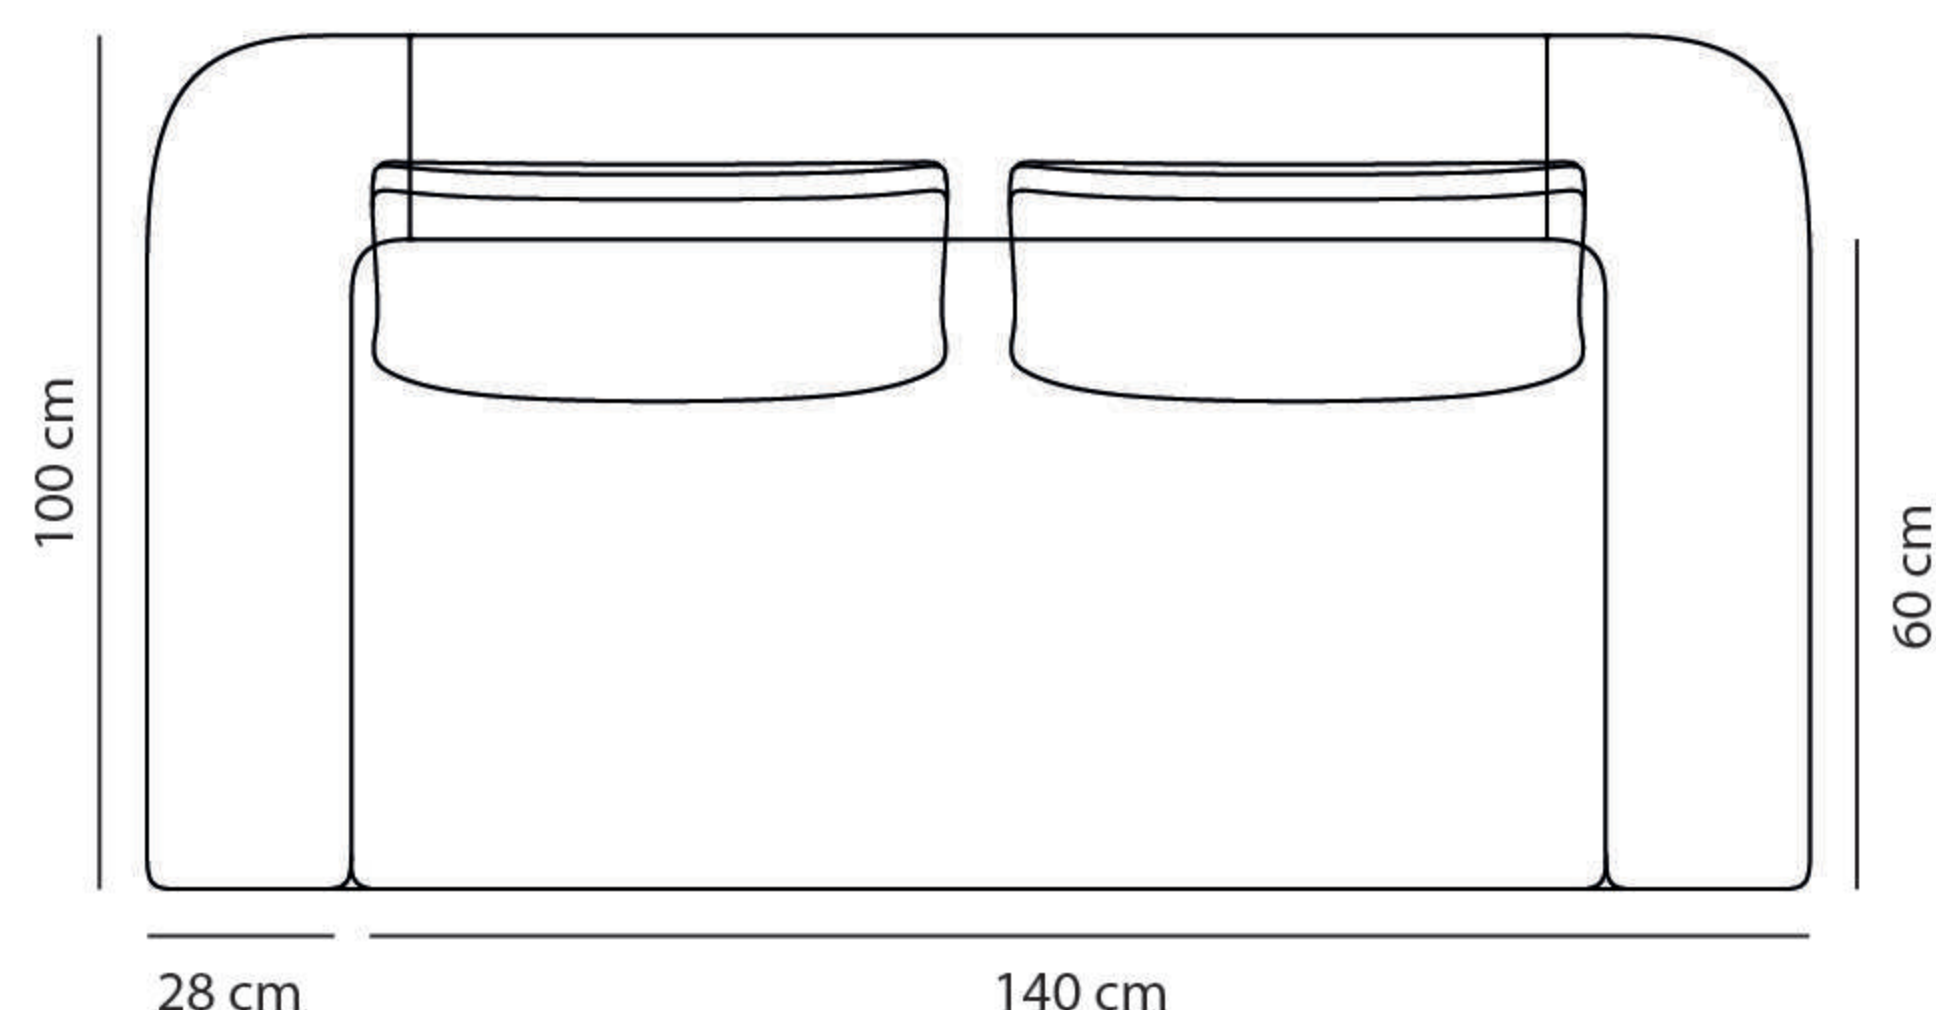

LUCREZIA 2 SEATS

Design: Ferriani Sbolgi
Fabric and colors strategy: Studio Marcante - Testa

Dimensions and weight	Seats	2
	Structure	196 (L) × 100 (P) cm
	Height	h 90 cm
	Weight	60 kg

Fabric/Color	Sa Lò Zeno: Crema	

Base/Color	Wood Base Blue Base	

Components, Materials and finishes Sofa with fixed structure in beech, fir, and plywood. Base in matt open-pore lacquered beech. Cushions with removable covers, featuring polyurethane foam and polyester wadding padding, upholstered in San Lò Zeno Crema fabric.

Composition	75% CO 25% PL

Washing Instructions	

Shipping	The sofa is individually packed in a box.

Product Care Dry clean cushions only. Clean the fabric of the structure with a damp cloth or mild soap, preferably using a wool cloth. Do not use products containing alcohol, solvents, or derivatives on either the fabric or the base.

Contacts SAN LÒ
Via delle Ortensie 6/8
Modugno (BA) 70026
(+39) 0809184980
info@sanlodesign.it
sanlodesign.it

SAN LÒ