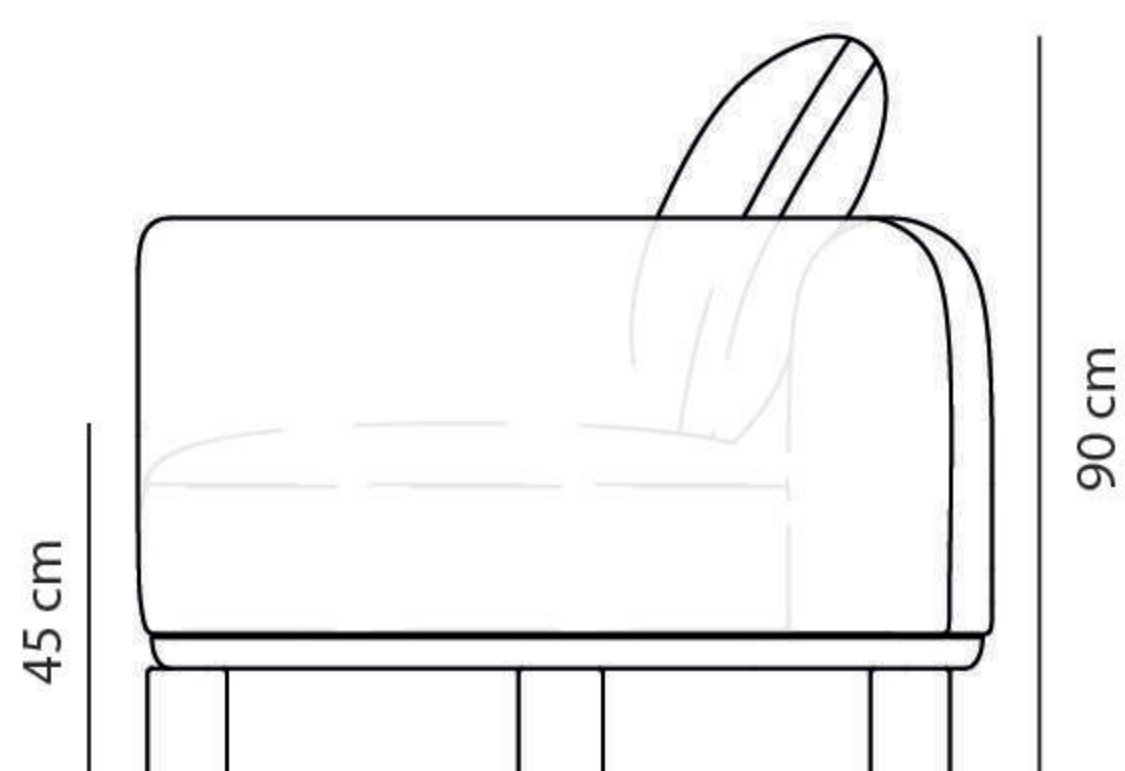

LUCREZIA 2 SEATS

Design: Ferriani Sbolgi
Fabric and colors strategy: Studio Marcante - Testa

Dimensions and weight	Seats	2
	Structure	196 (L) × 100 (P) cm
	Height	h 90 cm
	Weight	60 kg

Fabric/Color	Sa Lò Zeno: Crema	
--------------	-------------------------	--

Dimensions and weight	Seats	3
	Structure	232 (L) × 100 (P) cm
	Height	h 90 cm
	Weight	70 kg

Fabric/Color	Sa Lò	
	Zeno: Crema	
Base/Colore	Wood Base	 
	Blue Base	

Components, Materials and finishes Sofa with fixed structure in beech, fir, and plywood. Base in matt open-pore lacquered beech. Cushions with removable covers, featuring polyurethane foam and polyester wadding padding, upholstered in San Lò Zeno Crema fabric.