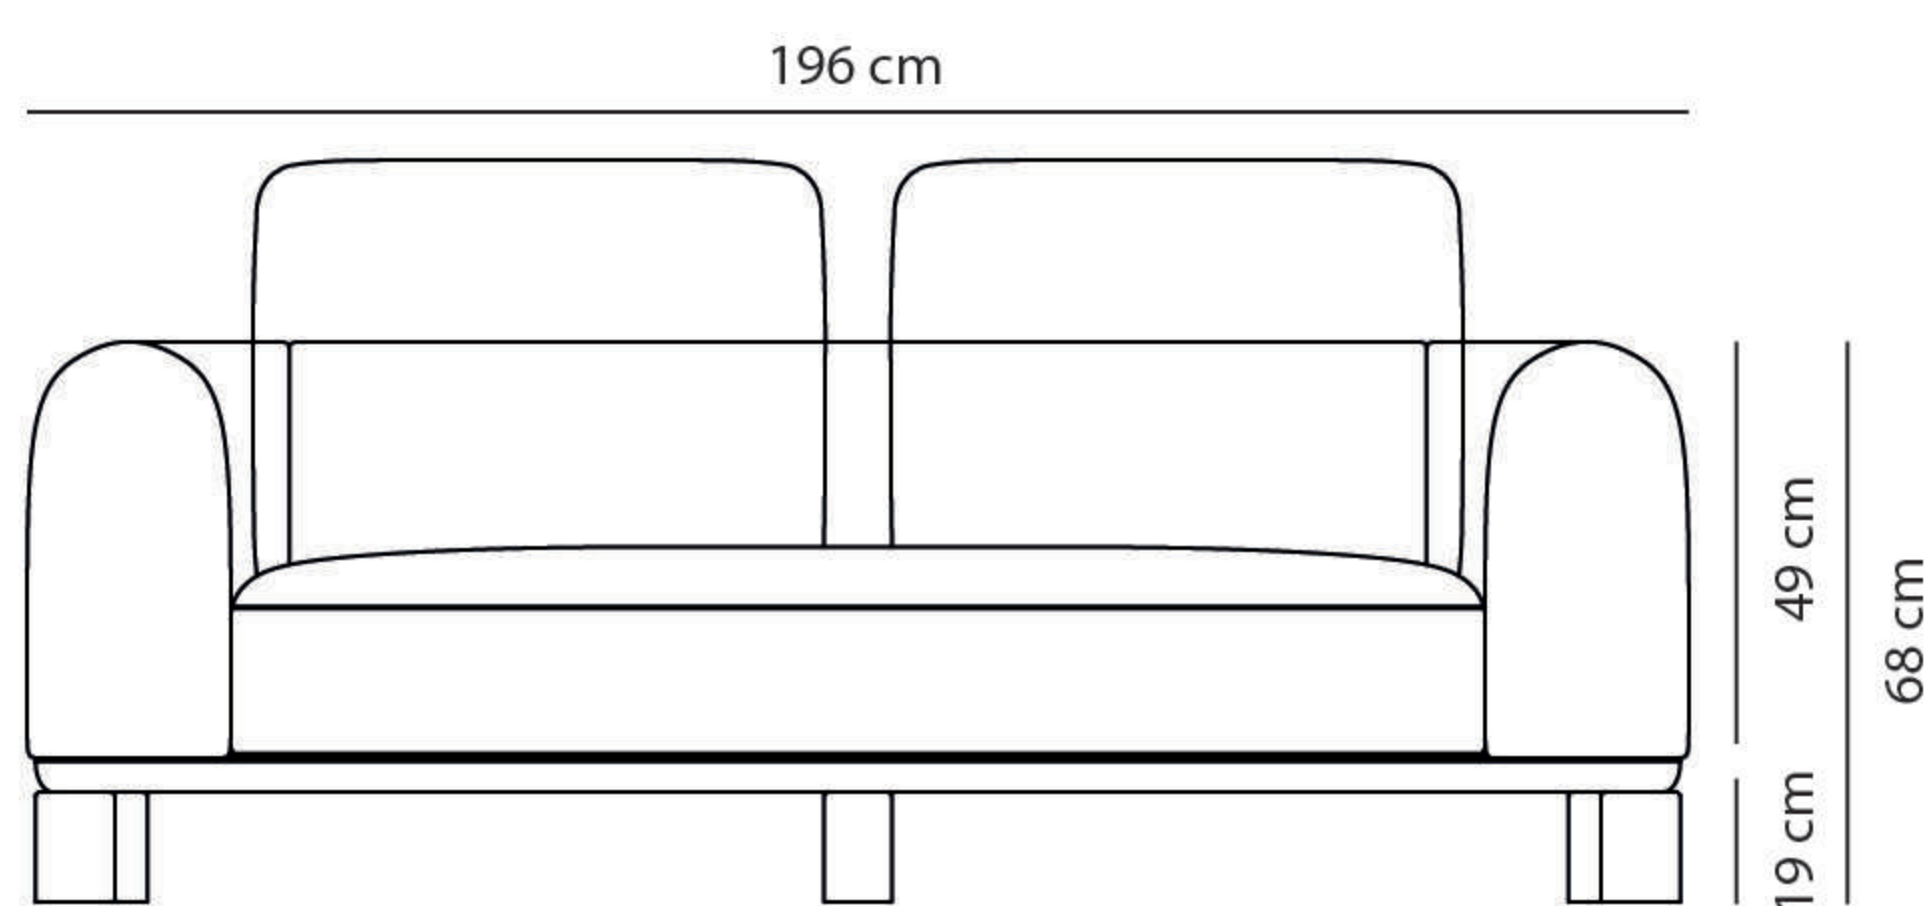

GIOVANNI 2 SEATS

Design: Ferriani Sbolgi
Fabric and colors strategy: Studio Marcante - Testa

Dimensions and weight	Seats	2
	Structure	196 (L) × 100 (P) cm
	Height	h 90 cm
	Weight	60 kg

Fabric/Color	Shumacher Dutton Buffalo Check: Coffee	
--------------	--	--

Base/Color	Wood Base Red Base	
------------	-----------------------	--

Components, Materials and finishes Sofa with fixed structure in beech, fir, and plywood. Base in matt open-pore lacquered beech. Cushions with removable covers, featuring polyurethane foam and polyester wadding padding, upholstered in Schumacher Dutton Buffalo Check Emerald fabric.

Dimensions and weight	Seats	3
	Structure	232 (L) × 100 (P) cm
	Height	h 90 cm
	Weight	70 kg

Fabric/Color	Shumacher Dutton Buffalo Check: Coffee	
--------------	--	--

Base/Color	Wood Base Red Base	
------------	-----------------------	--