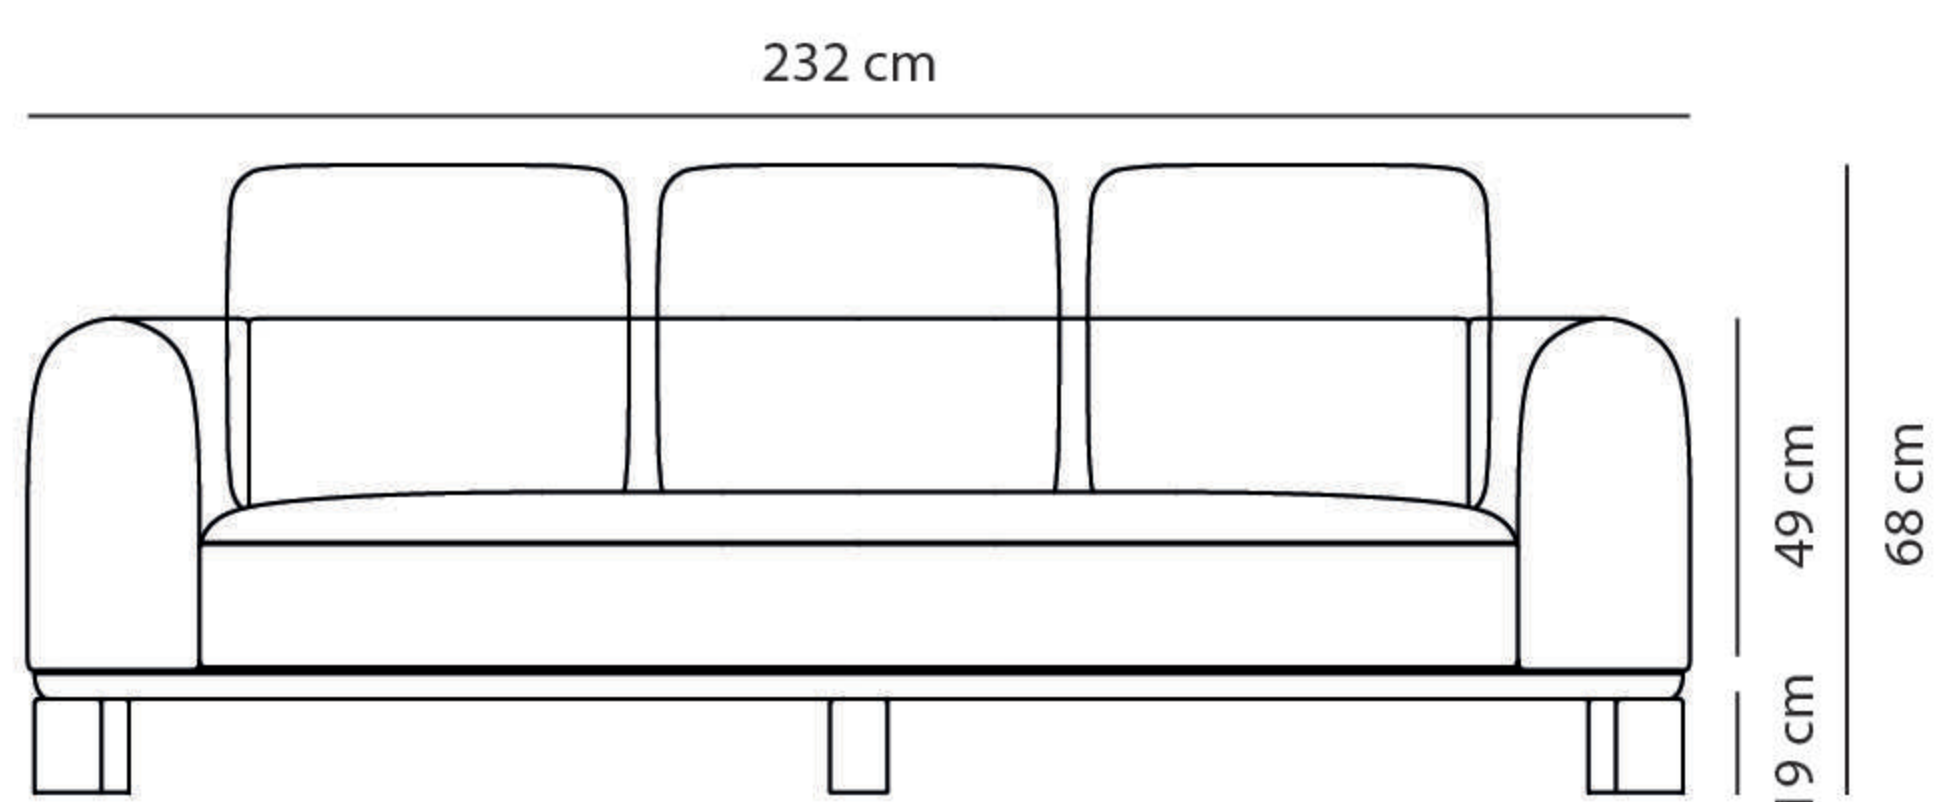

GIOVANNI 3 SEATS

Design: Ferriani Sbolgi
Fabric and colors strategy: Studio Marcante - Testa

Dimensions and weight	Seats	3
	Structure	232 (L) × 100 (P) cm
	Height	h 90 cm
	Weight	70 kg

Fabric/Color	Shumacher Dutton Buffalo Check: Coffee	

Base/Color	Wood Base Red Base	

Components, Materials and finishes	Sofa with fixed structure in beech, fir, and plywood. Base in matt open-pore lacquered beech. Cushions with removable covers, featuring polyurethane foam and polyester wadding padding, upholstered in Schumacher Dutton Buffalo Check Emerald fabric.

Composition	Schumacher fabric 80% CO 20% PL

Washing Instructions	 DRY CLEAN

Shipping	The sofa is individually packed in a box.

Pulizia e Manutenzione	Dry clean cushions only. Clean the fabric of the structure with a damp cloth or mild soap, preferably using a wool cloth. Do not use products containing alcohol, solvents, or derivatives on either the fabric or the base.

Contacts	SAN LÒ Via delle Ortensie 6/8 Modugno (BA) 70026 (+39) 0809184980 info@sanlodesign.it sanlodesign.it

SAN LÒ