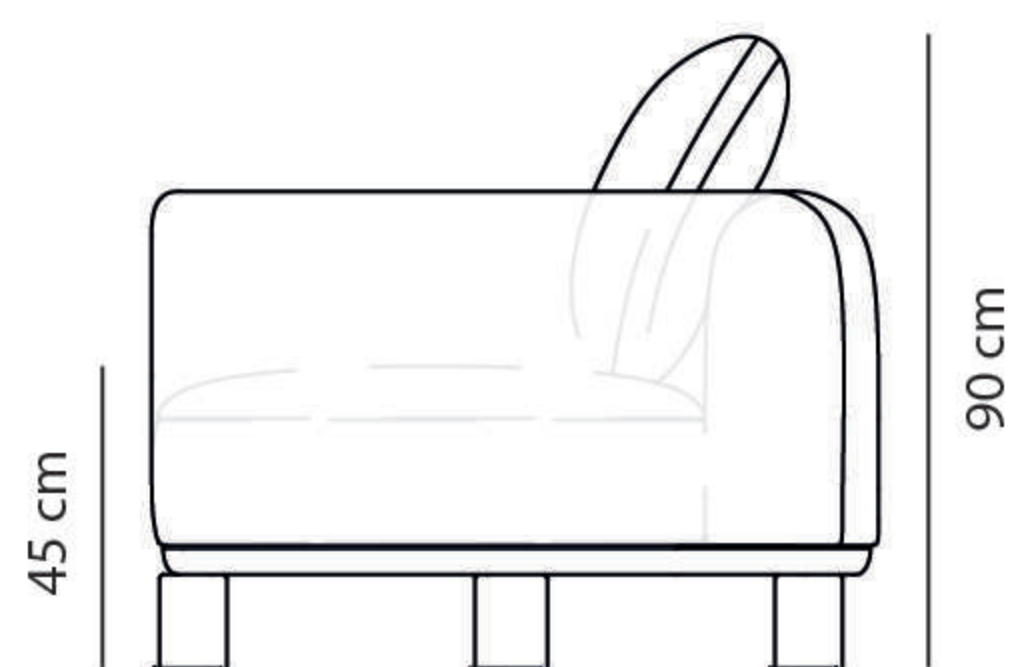

GIOVANNI 3 SEATS