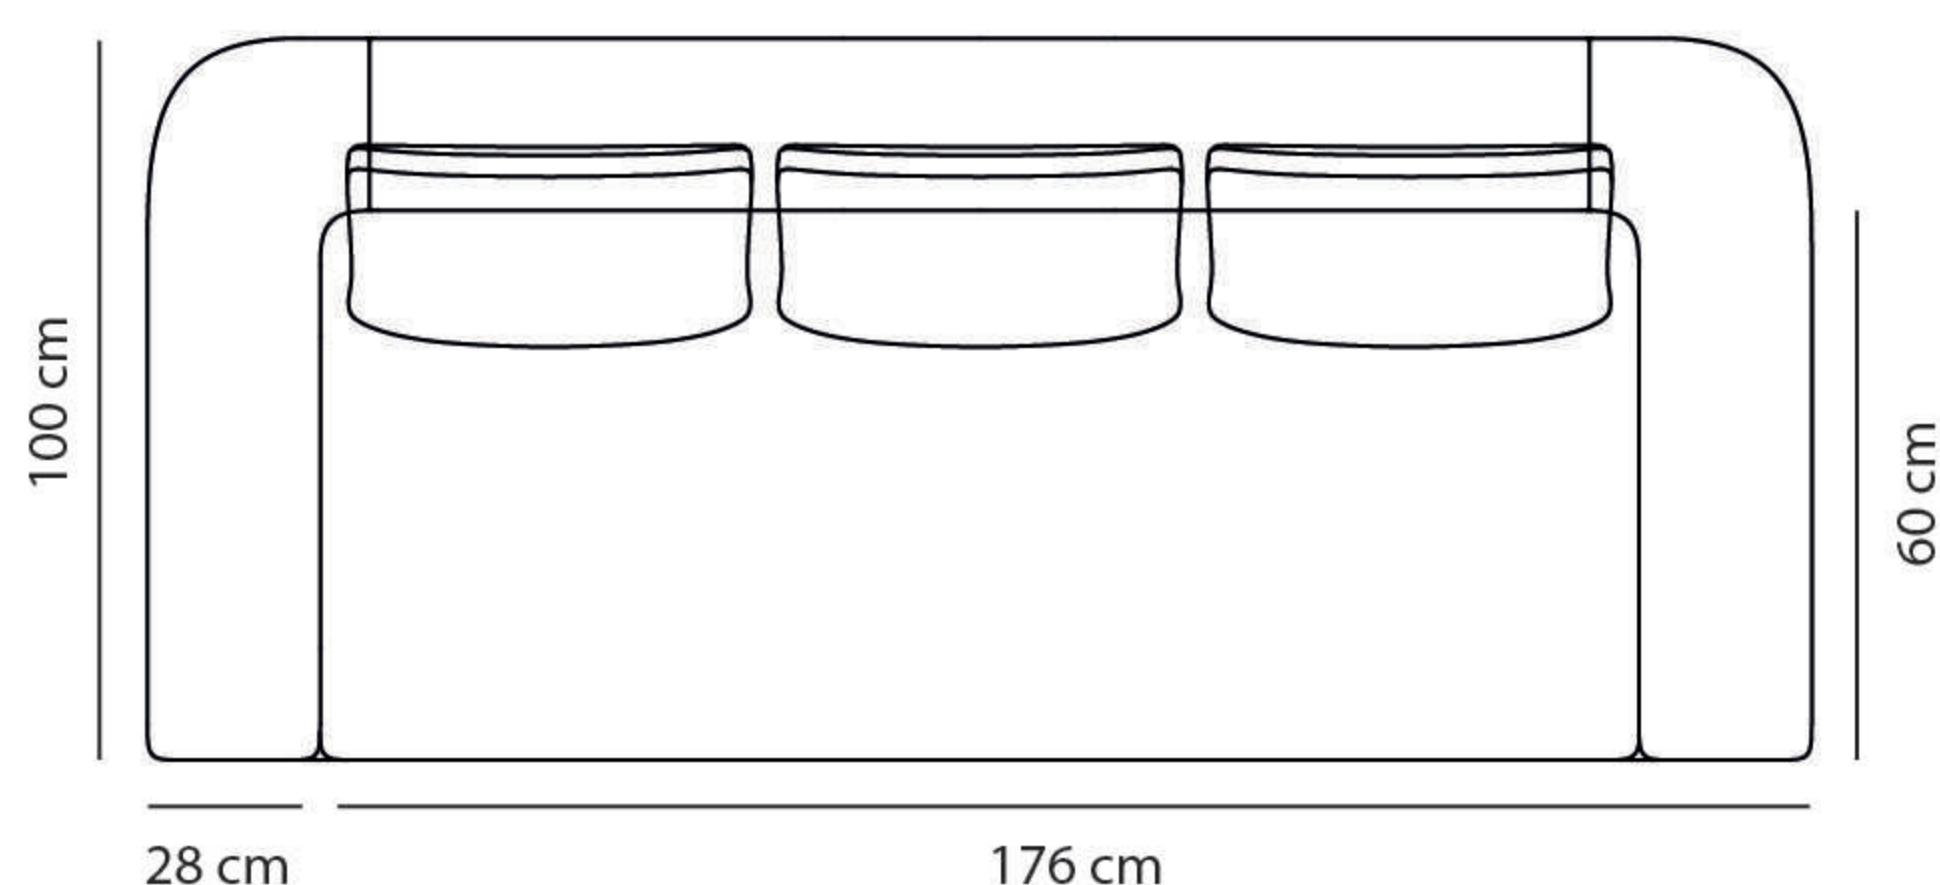

GIOVANNI 3 SEATS

Design: Ferriani Sbolgi
Fabric and colors strategy: Studio Marcante - Testa

Dimensions and weight	Seats	3
	Structure	232 (L) × 100 (P) cm
	Height	h 90 cm
	Weight	70 kg

Fabric/Color	Shumacher Dutton Buffalo Check: Coffee	

Base/Color	Wood Base Red Base	

Components, Materials and finishes	Sofa with fixed structure in beech, fir, and plywood. Base in matt open-pore lacquered beech. Cushions with removable covers, featuring polyurethane foam and polyester wadding padding, upholstered in Schumacher Dutton Buffalo Check Emerald fabric.

Composition	Schumacher fabric 80% CO 20% PL

Washing Instructions	 DRY CLEAN

Shipping	The sofa is individually packed in a box.

Pulizia e Manutenzione	Dry clean cushions only. Clean the fabric of the structure with a damp cloth or mild soap, preferably using a wool cloth. Do not use products containing alcohol, solvents, or derivatives on either the fabric or the base.

Contacts	SAN LÒ Via delle Ortensie 6/8 Modugno (BA) 70026 (+39) 0809184980 info@sanlodesign.it sanlodesign.it

SAN LÒ