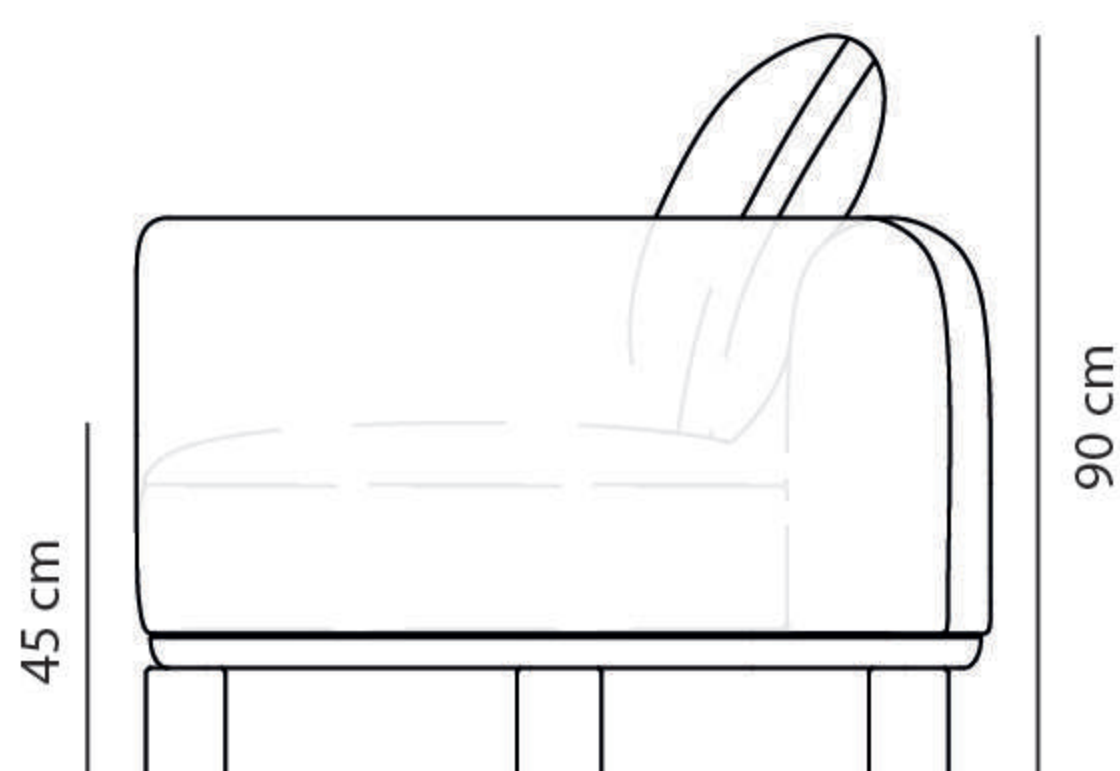

GIOVANNI 2 SEATS

Design: Ferriani Sbolgi
Fabric and colors strategy: Studio Marcante - Testa

Dimensions and weight	Seats	2
	Structure	196 (L) × 100 (P) cm
	Height	h 90 cm
	Weight	60 kg

Fabric/Color	Shumacher Dutton Buffalo Check: Coffee	
--------------	--	--

Dimensions and weight	Seats	3
	Structure	232 (L) × 100 (P) cm
	Height	h 90 cm
	Weight	70 kg

Fabric/Color	Shumacher Dutton Buffalo Check: Coffee	
--------------	--	--

Base/Color	Wood Base Red Base	
------------	-----------------------	--