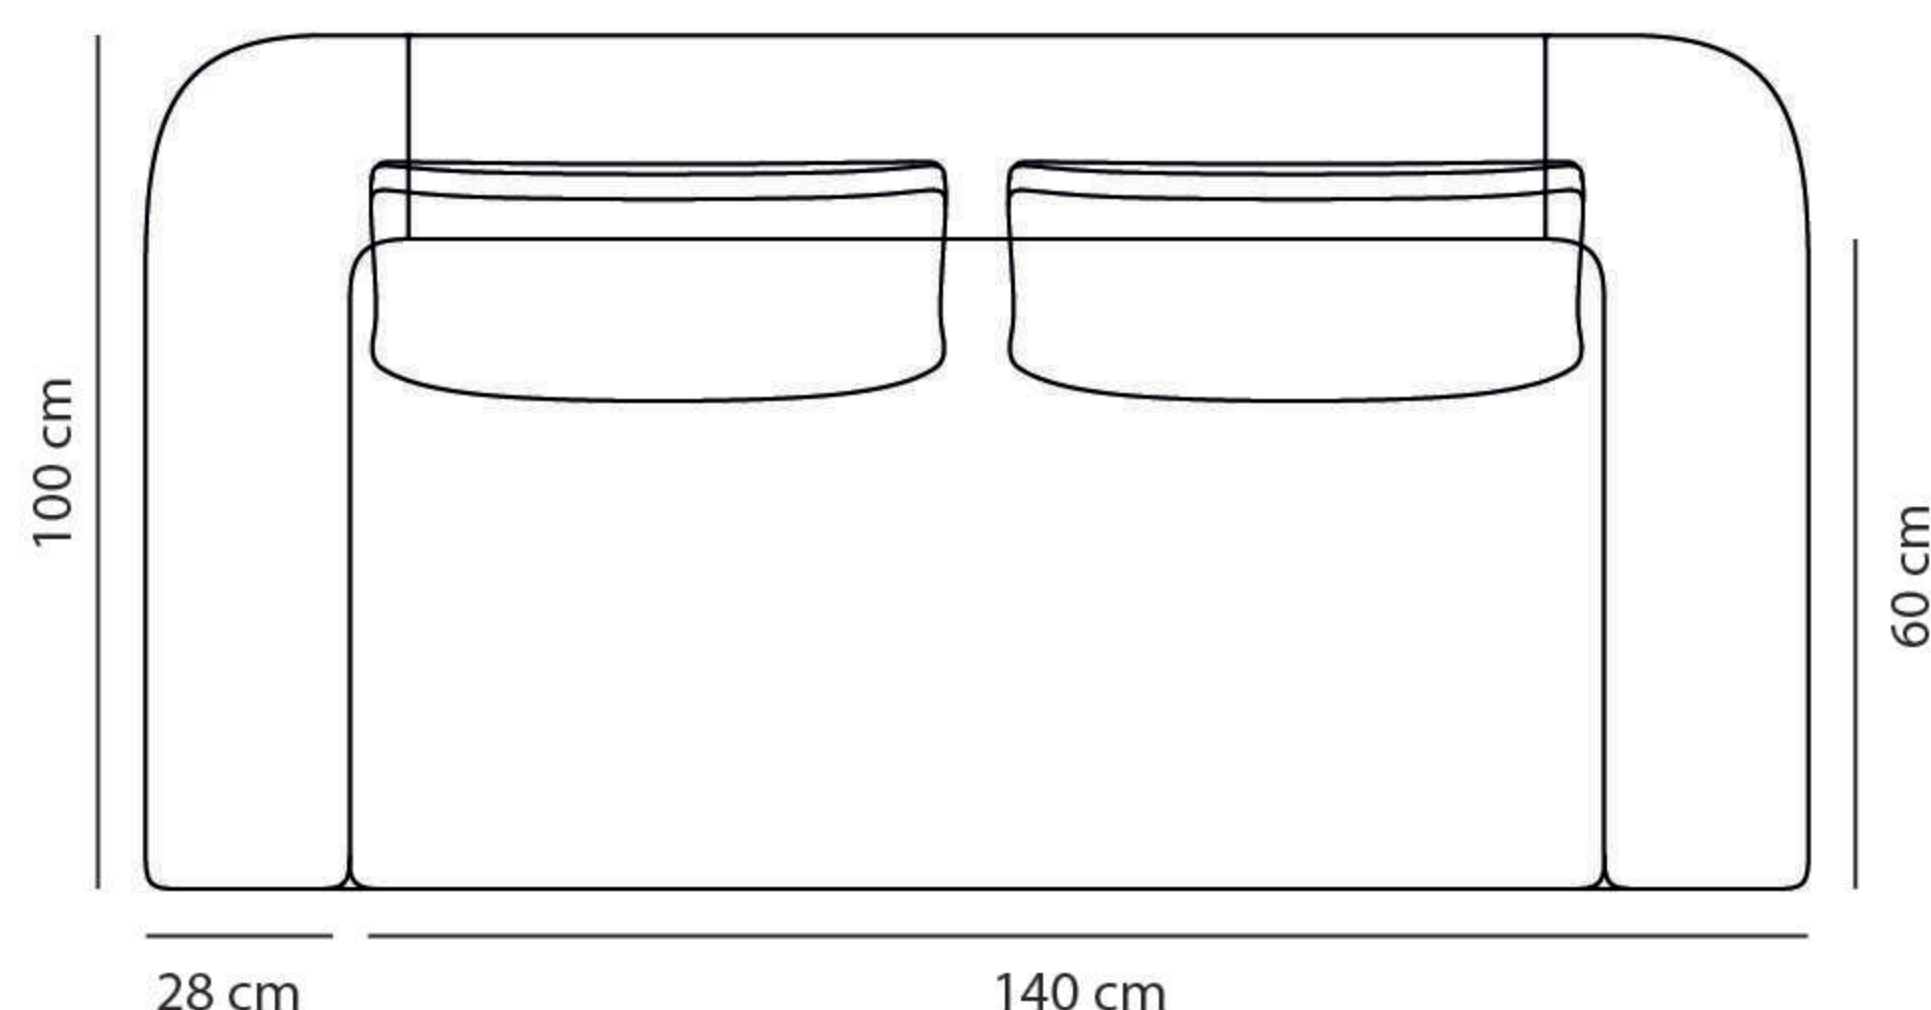

GIOVANNI 2 SEATS

Design: Ferriani Sbolgi
Fabric and colors strategy: Studio Marcante - Testa

Dimensions and weight	Seats	2
	Structure	196 (L) × 100 (P) cm
	Height	h 90 cm
	Weight	60 kg

Fabric/Color	Shumacher Dutton Buffalo Check: Coffee	
--------------	--	--

Dimensions and weight	Seats	3
	Structure	232 (L) × 100 (P) cm
	Height	h 90 cm
	Weight	70 kg

Fabric/Color	Shumacher Dutton Buffalo Check: Coffee	
--------------	--	--

Base/Color	Wood Base Red Base	
------------	-----------------------	--