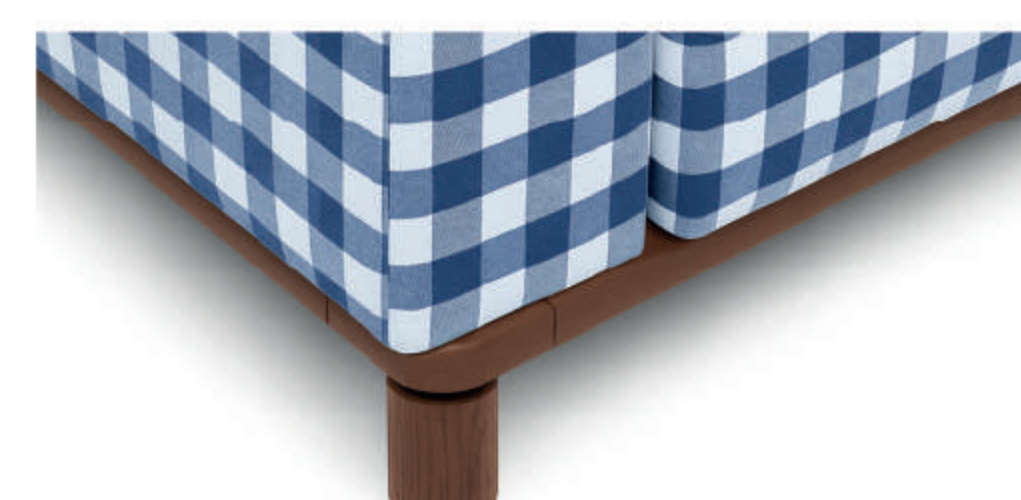

Design: Ferriani Sbolgi
Fabric and colors strategy: Studio Marcante - Testa

Dimensions and weight	Seats	3
	Structure	232 (L) × 100 (P) cm
	Height	h 90 cm
	Weight	70 kg

Fabric/Color	Shumacher Dutton Buffalo Check: Navy	

Base/Color	Wood Base Green Base	

Components, Materials and finishes	Sofa with fixed structure in beech, fir, and plywood. Base in matt open-pore lacquered beech. Cushions with removable covers, featuring polyurethane foam and polyester wadding padding, upholstered in Schumacher Dutton Buffalo Check Emerald fabric.

Composition	Schumacher fabric 80% CO 20% PL

Washing Instructions	 DRY CLEAN

Shipping	The sofa is individually packed in a box.

Product Care	Dry clean cushions only. Clean the fabric of the structure with a damp cloth or mild soap, preferably using a wool cloth. Do not use products containing alcohol, solvents, or derivatives on either the fabric or the base.

Contatti	SAN LÒ Via delle Ortensie 6/8 Modugno (BA) 70026 (+39) 0809184980 info@sanlodesign.it sanlodesign.it