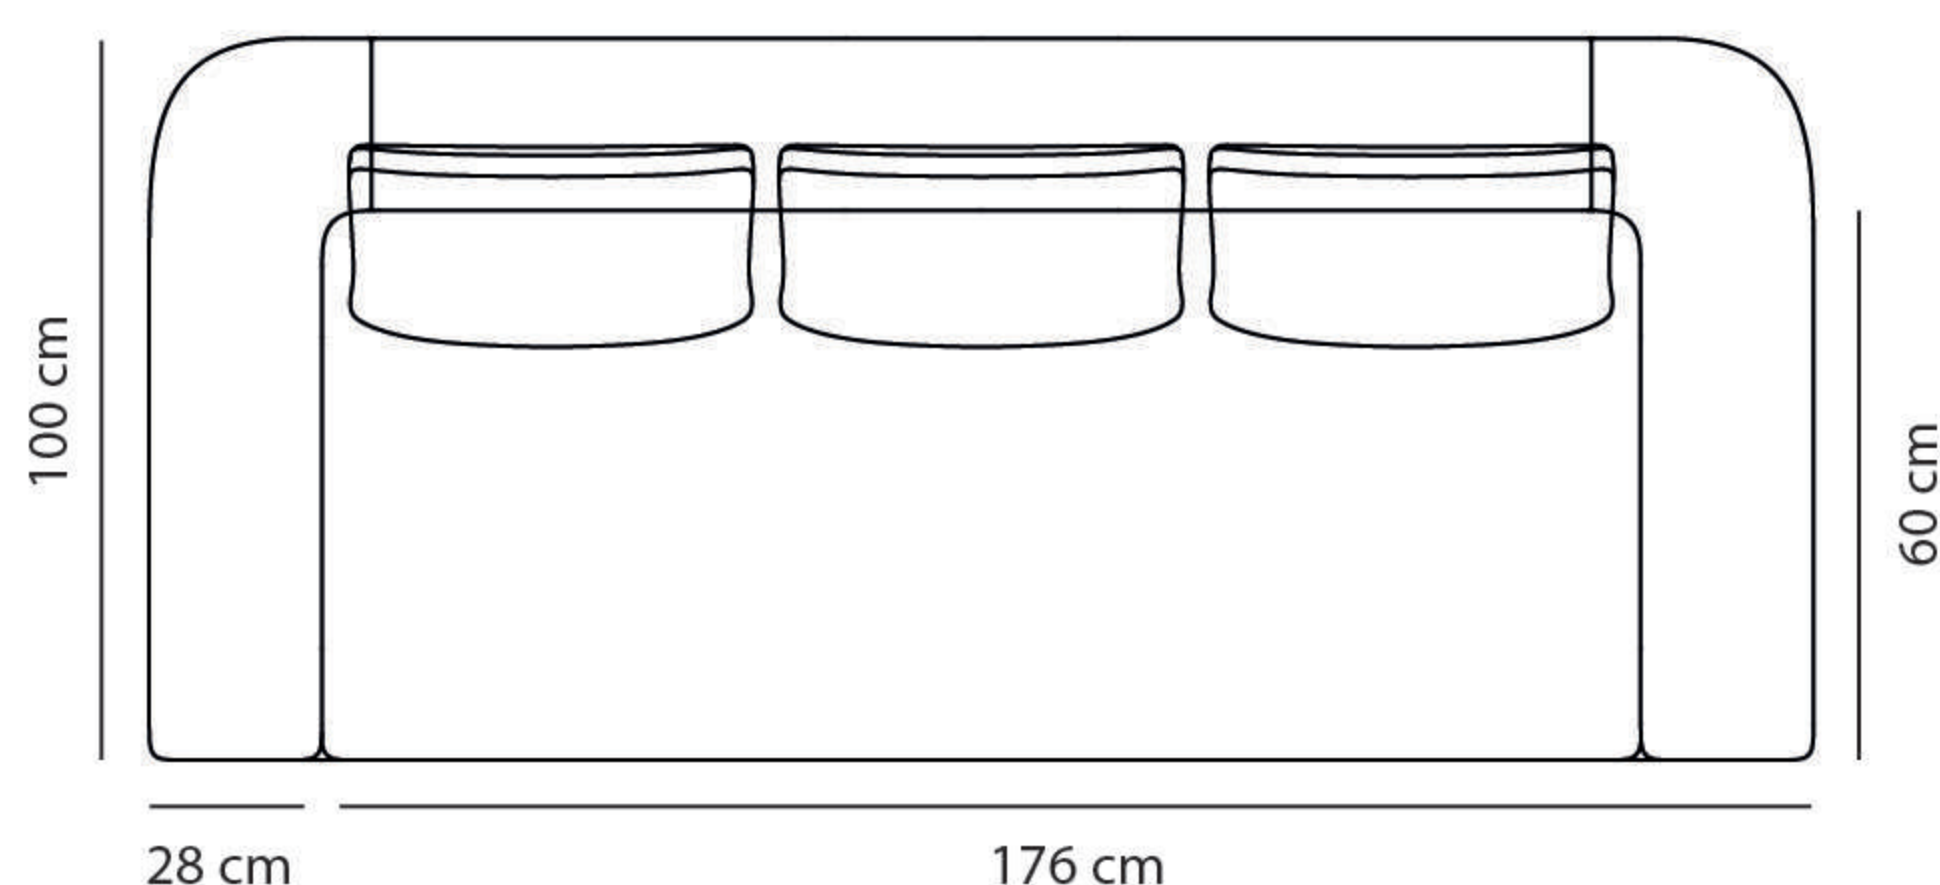

FEDERICO 3 SEATS

Design: Ferriani Sbolgi
Fabric and colors strategy: Studio Marcante - Testa

Dimensions and weight	Seats	3
	Structure	232 (L) × 100 (P) cm
	Height	h 90 cm
	Weight	70 kg

Fabric/Color	Shumacher Dutton Buffalo Check: Navy	

Base/Color	Wood Base Green Base	

Components, Materials and finishes	Sofa with fixed structure in beech, fir, and plywood. Base in matt open-pore lacquered beech. Cushions with removable covers, featuring polyurethane foam and polyester wadding padding, upholstered in Schumacher Dutton Buffalo Check Emerald fabric.

Composition	Schumacher fabric 80% CO 20% PL

Washing Instructions	 DRY CLEAN

Shipping	The sofa is individually packed in a box.

Product Care	Dry clean cushions only. Clean the fabric of the structure with a damp cloth or mild soap, preferably using a wool cloth. Do not use products containing alcohol, solvents, or derivatives on either the fabric or the base.

Contatti	SAN LÒ Via delle Ortensie 6/8 Modugno (BA) 70026 (+39) 0809184980 info@sanlodesign.it sanlodesign.it

SAN LÒ