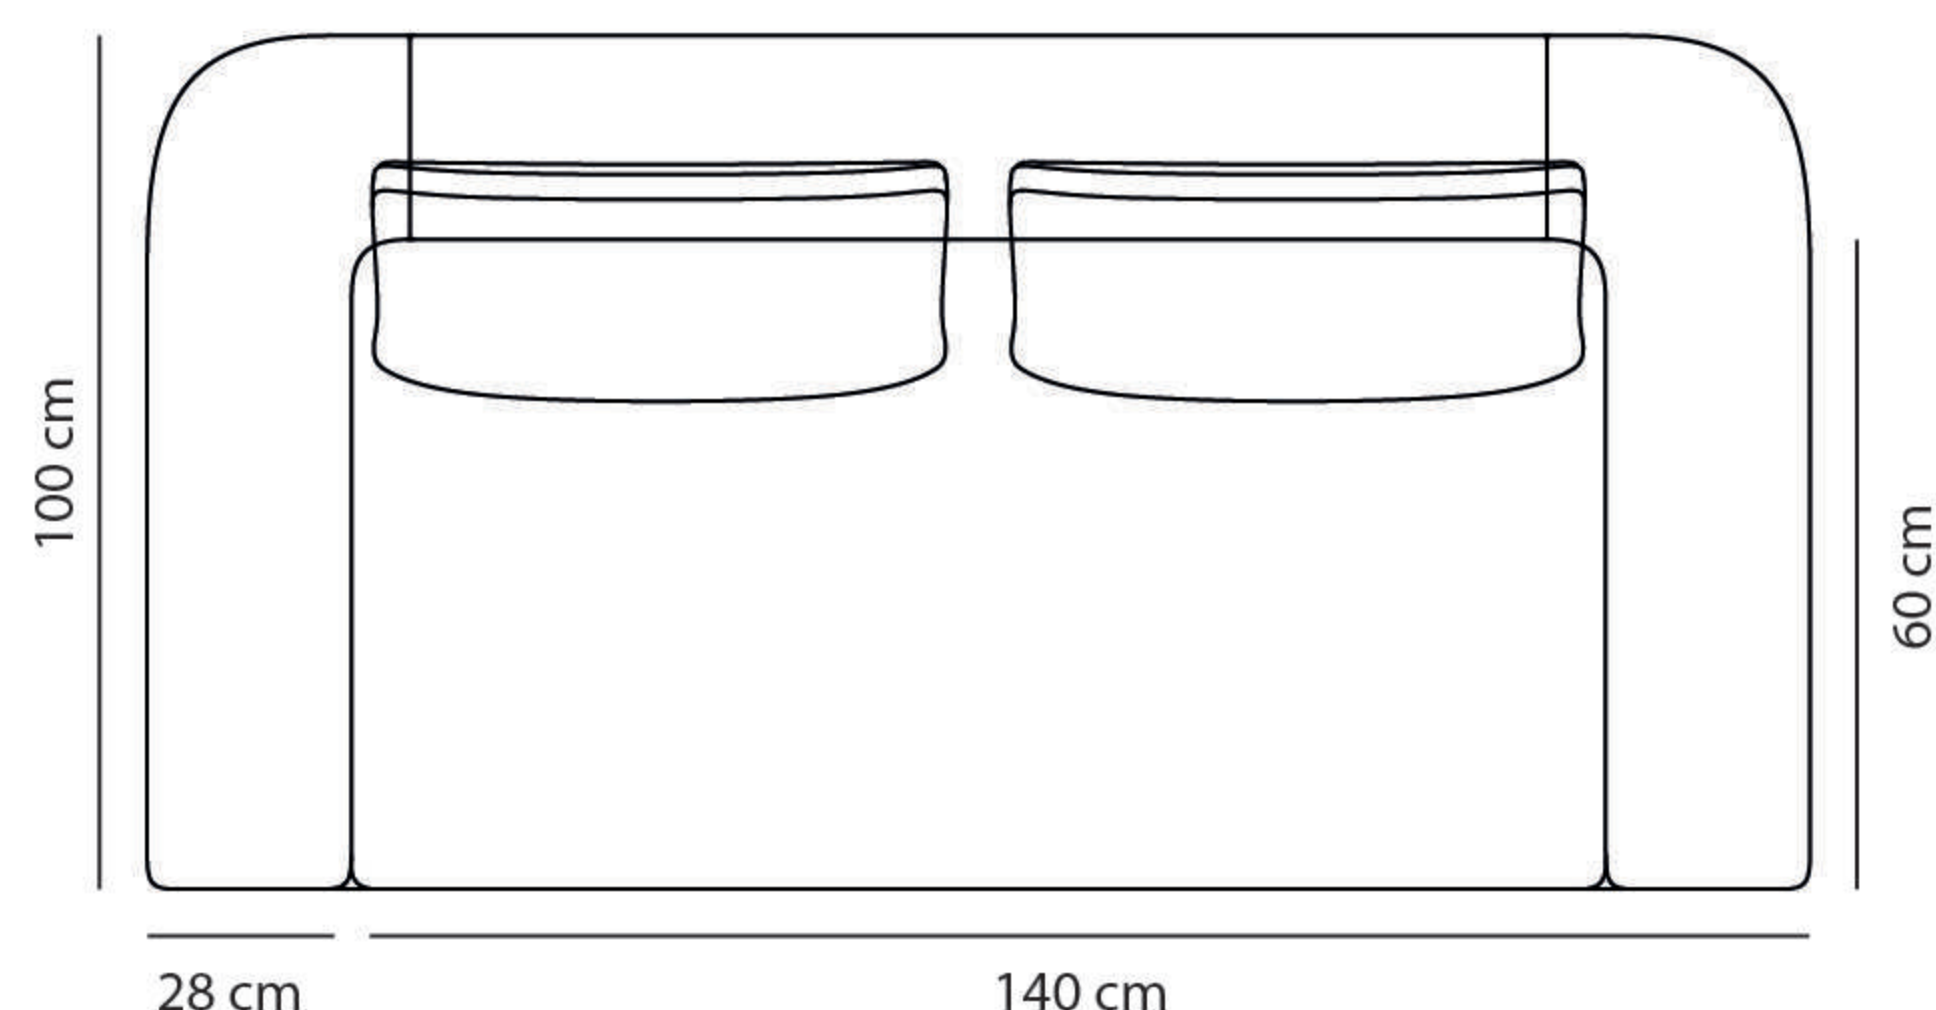

FEDERICO 2 SEATS

Design: Ferriani Sbolgi
Fabric and colors strategy: Studio Marcante - Testa

Dimensions and weight	Seats	2
	Structure	196 (L) × 100 (P) cm
	Height	h 90 cm
	Weight	60 kg

Fabric/Color	Shumacher Dutton Buffalo Check: Navy	
--------------	--	--

Dimensions and weight	Seats	3
	Structure	232 (L) × 100 (P) cm
	Height	h 90 cm
	Weight	70 kg

Fabric/Color	Shumacher Dutton Buffalo Check: Navy	
--------------	--	---

Base/Color	Wood Base Green Base	 
------------	-------------------------	---