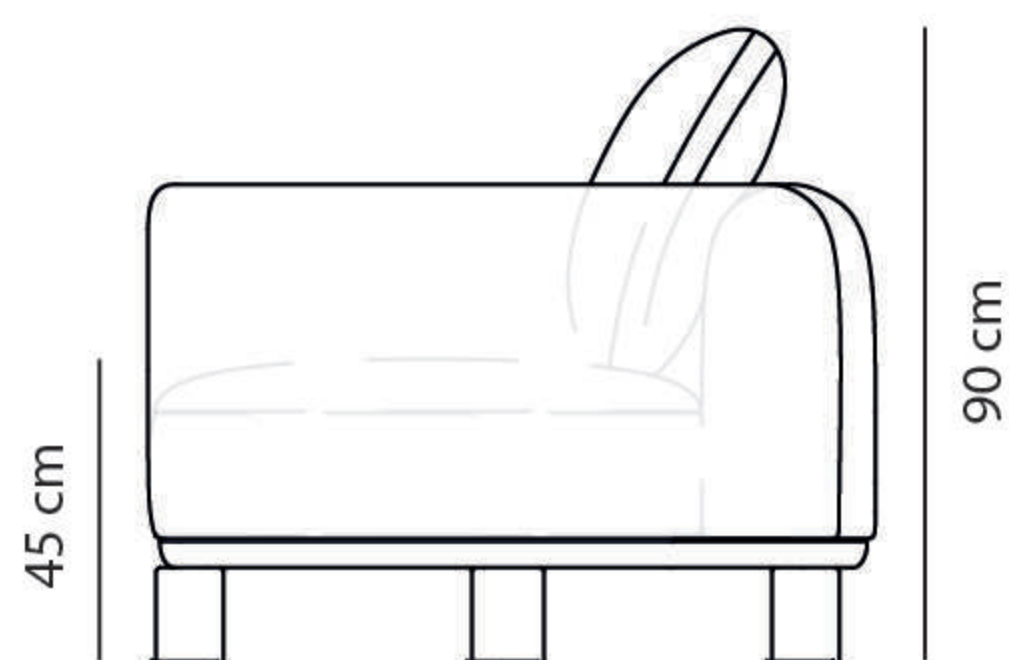

FEDERICO 3 SEATS