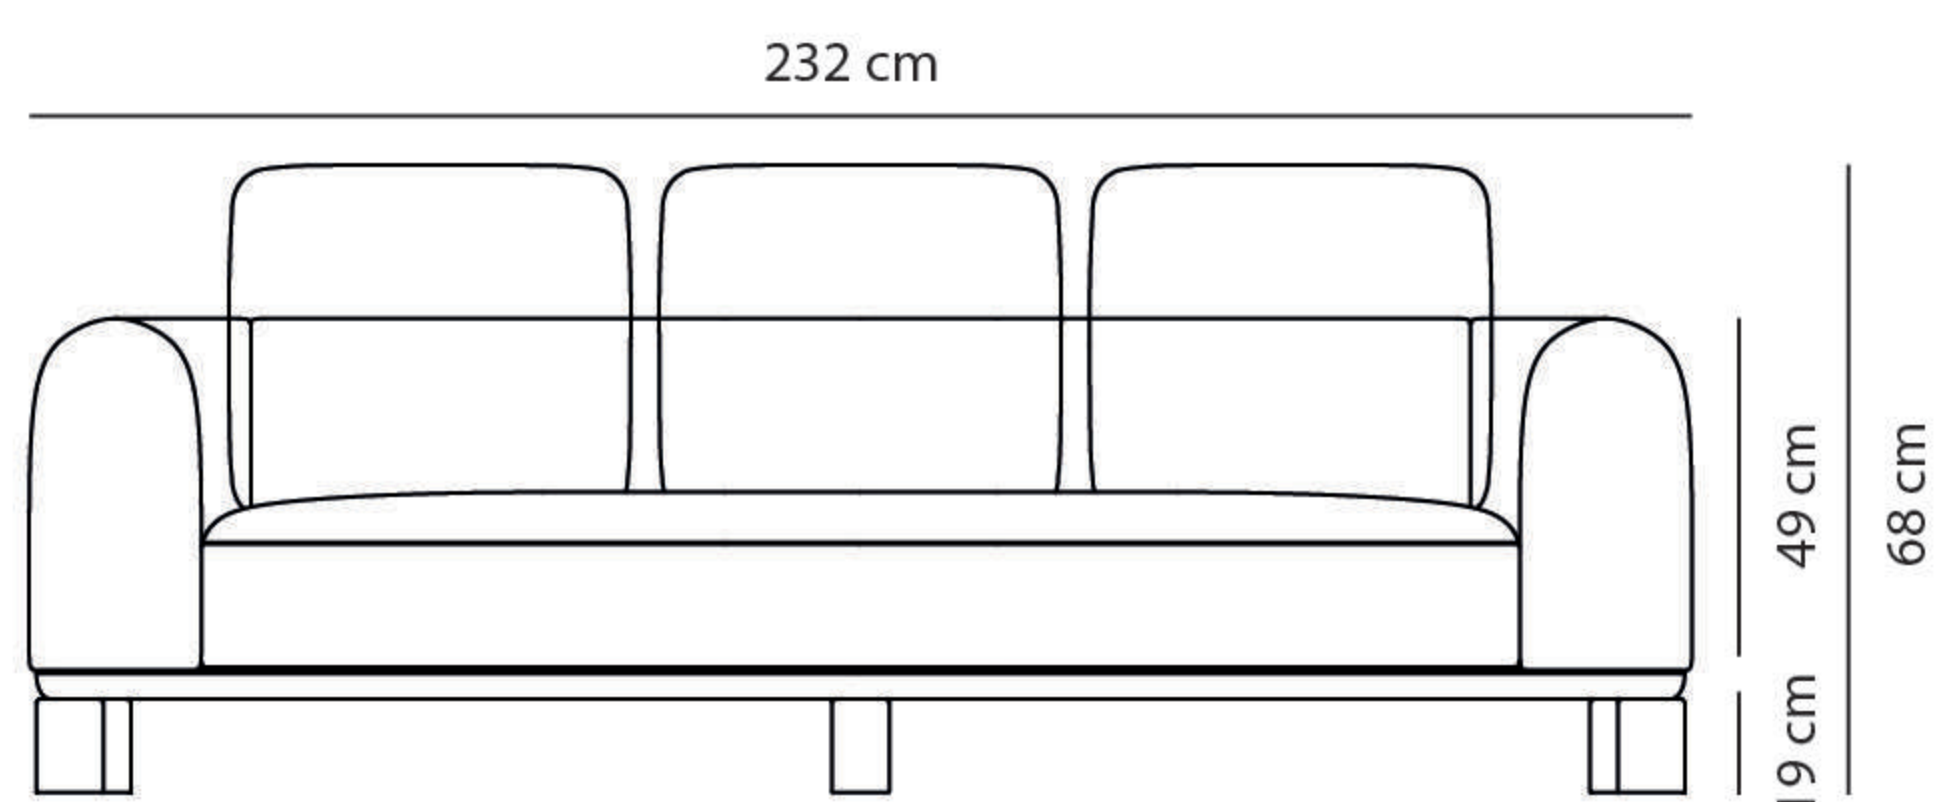

FEDERICO 3 SEATS

Design: Ferriani Sbolgi
Fabric and colors strategy: Studio Marcante - Testa

Dimensions and weight	Seats	3
	Structure	232 (L) × 100 (P) cm
	Height	h 90 cm
	Weight	70 kg

Fabric/Color	Shumacher Dutton Buffalo Check: Navy	

Base/Color	Wood Base Green Base	

Components, Materials and finishes	Sofa with fixed structure in beech, fir, and plywood. Base in matt open-pore lacquered beech. Cushions with removable covers, featuring polyurethane foam and polyester wadding padding, upholstered in Schumacher Dutton Buffalo Check Emerald fabric.

Composition	Schumacher fabric 80% CO 20% PL

Washing Instructions	 DRY CLEAN

Shipping	The sofa is individually packed in a box.

Product Care	Dry clean cushions only. Clean the fabric of the structure with a damp cloth or mild soap, preferably using a wool cloth. Do not use products containing alcohol, solvents, or derivatives on either the fabric or the base.

Contatti	SAN LÒ Via delle Ortensie 6/8 Modugno (BA) 70026 (+39) 0809184980 info@sanlodesign.it sanlodesign.it

SAN LÒ