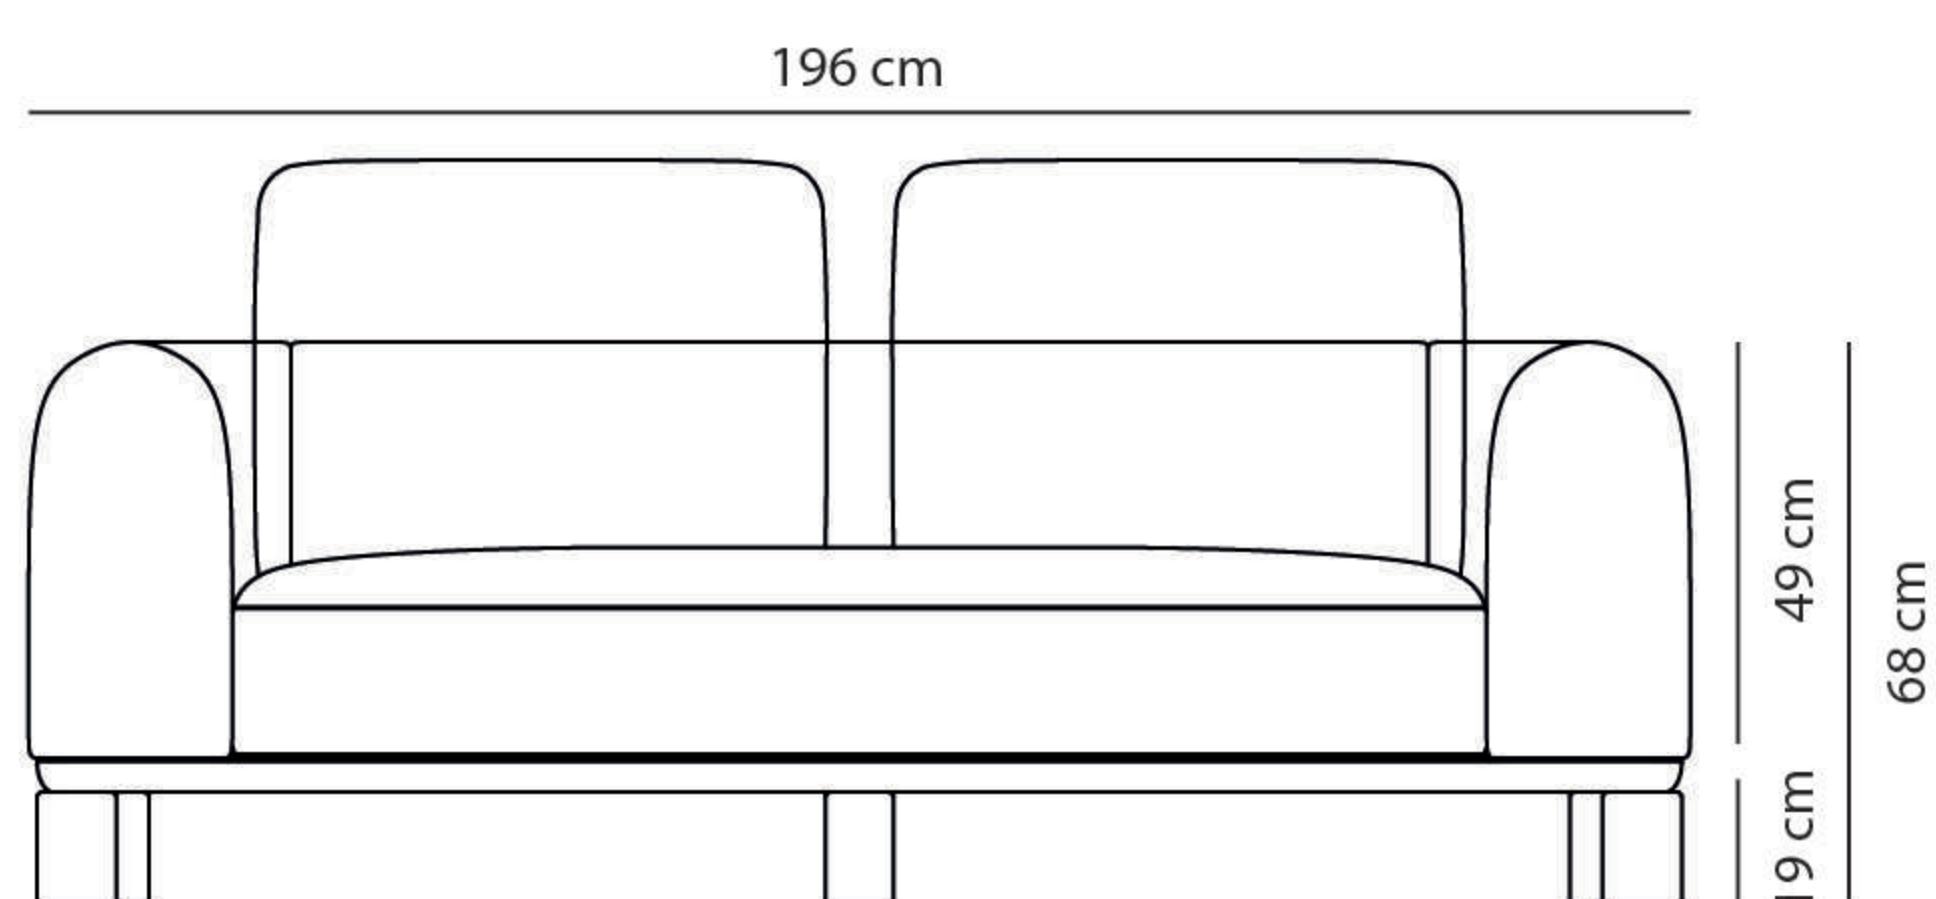

FEDERICO 2 SEATS

Design: Ferriani Sbolgi
Fabric and colors strategy: Studio Marcante - Testa

Dimensions and weight	Seats	2
	Structure	196 (L) × 100 (P) cm
	Height	h 90 cm
	Weight	60 kg

Fabric/Color	Shumacher Dutton Buffalo Check: Navy	
--------------	--	--

Dimensions and weight	Seats	3
	Structure	232 (L) × 100 (P) cm
	Height	h 90 cm
	Weight	70 kg

Fabric/Color	Shumacher Dutton Buffalo Check: Navy	
--------------	--	---

Base/Color	Wood Base Green Base	 
------------	-------------------------	---