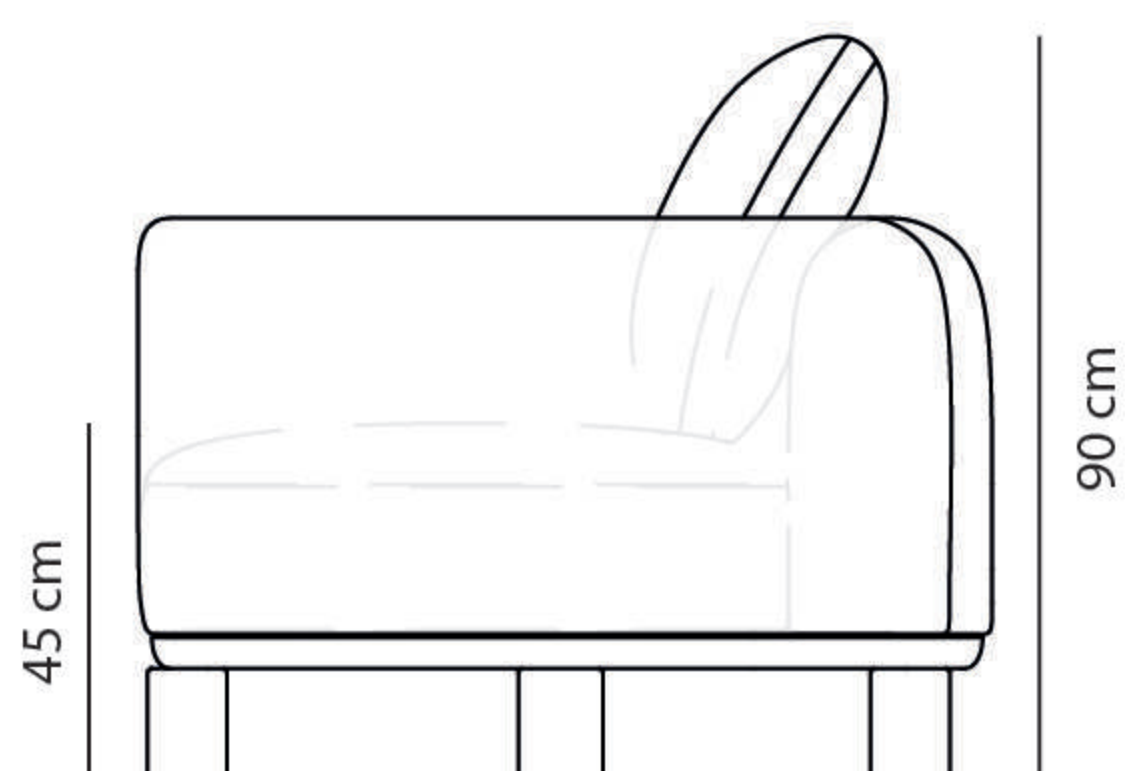

FEDERICO 2 SEATS

Design: Ferriani Sbolgi
Fabric and colors strategy: Studio Marcante - Testa

Dimensions and weight	Seats	2
	Structure	196 (L) × 100 (P) cm
	Height	h 90 cm
	Weight	60 kg

Fabric/Color	Shumacher Dutton Buffalo Check: Navy	
--------------	--	--

Dimensions and weight	Seats	3
	Structure	232 (L) × 100 (P) cm
	Height	h 90 cm
	Weight	70 kg

Fabric/Color	Shumacher Dutton Buffalo Check: Navy	
--------------	--	---

Base/Color	Wood Base Green Base	 
------------	-------------------------	---