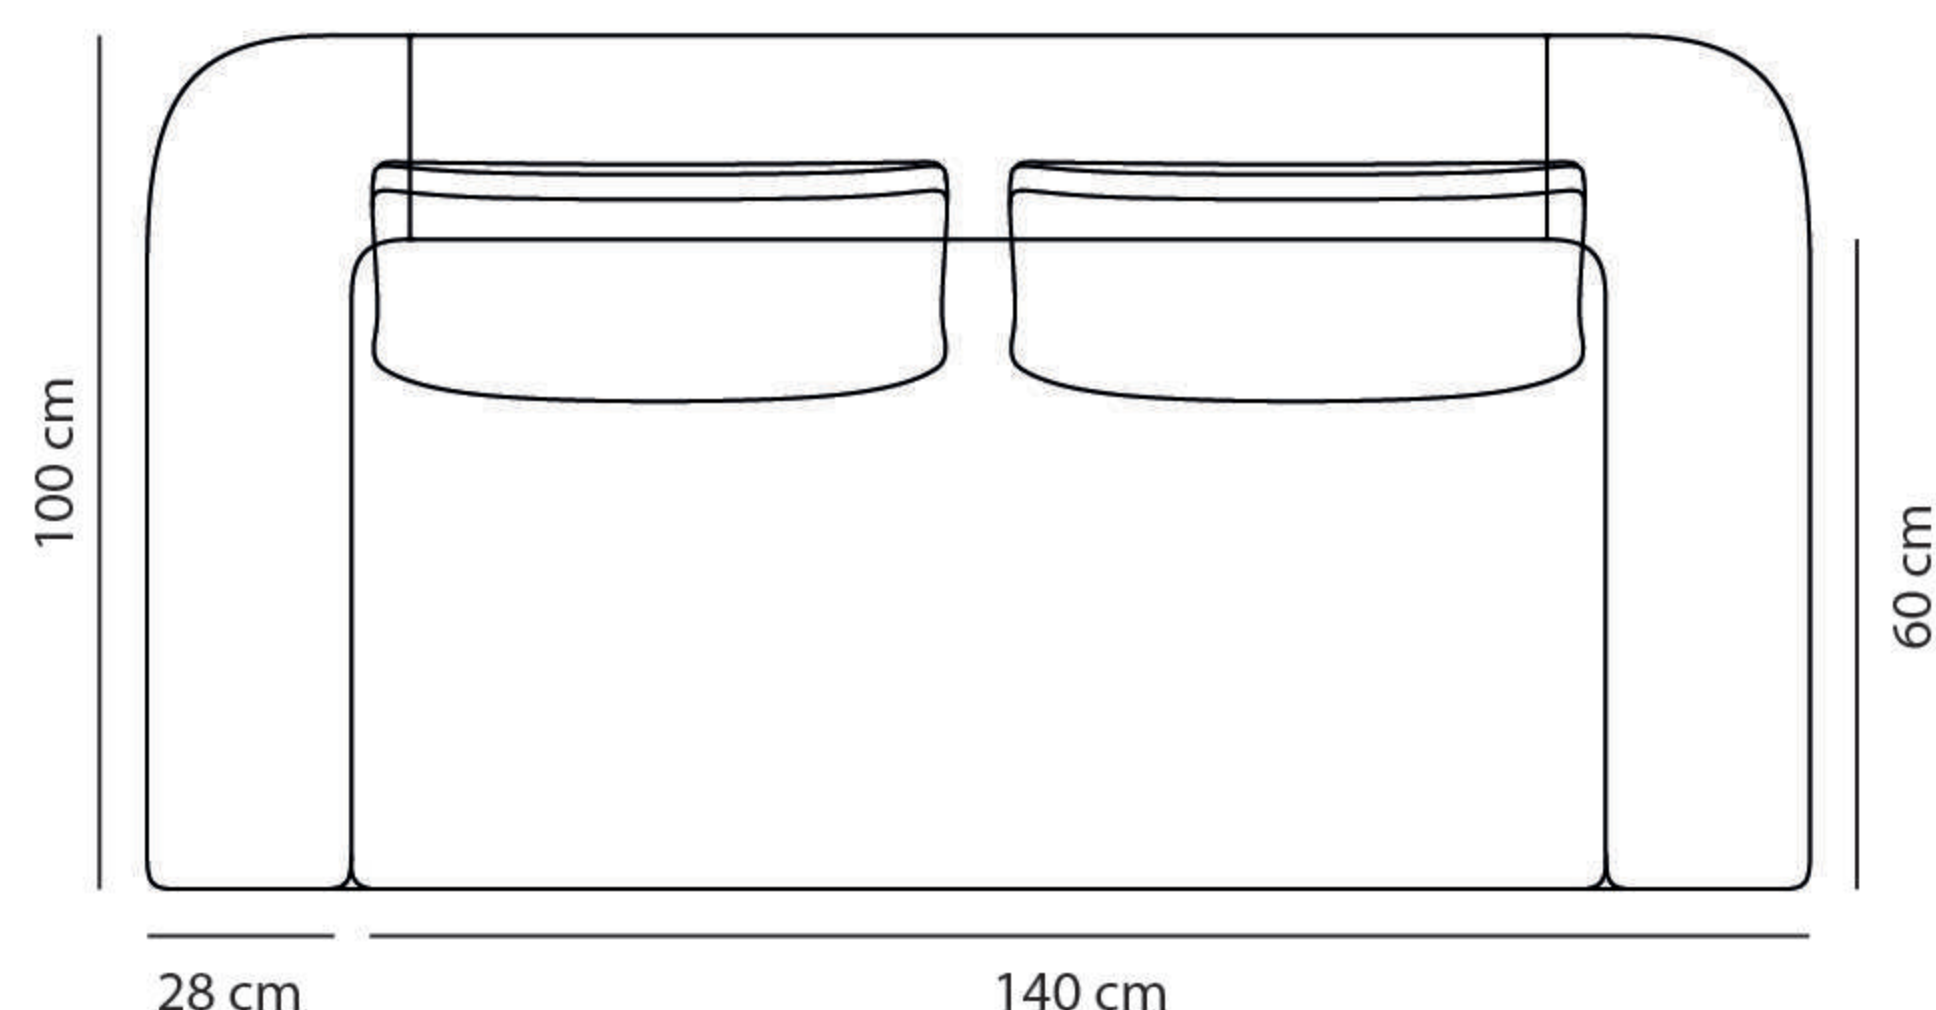

# BEATRICE 2 SEATS

Design: Ferriani Sbolgi  
Fabric and colors strategy: Studio Marcante - Testa

Dimensions and weight	Seats	2
	Structure	196 (L) × 100 (P) cm
	Height	h 90 cm
	Weight	60 kg

Fabric/Color	Sa Lò Zeno: Anice	
--------------	-------------------------	---

# BEATRICE 3 SEATS

Design: Ferriani Sbolgi  
Fabric and colors strategy: Studio Marcante - Testa

Dimensions and weight	Seats	3
	Structure	232 (L) × 100 (P) cm
	Height	h 90 cm
	Weight	70 kg

Fabric/Color	Sa Lò Zeno: Anice	
--------------	-------------------------	---