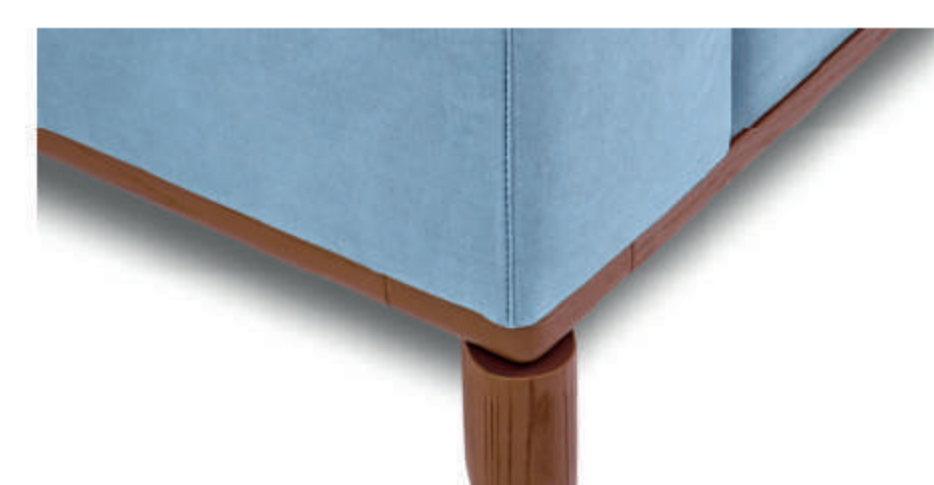

Dimensions and weight	Seats	3
	Structure	232 (L) × 100 (P) cm
	Height	h 90 cm
	Weight	70 kg

Fabric/Color	Sa Lò Zeno: Anice	

Base/Color	Wood Base Red Base	

Components, Materials and finishes Sofa with fixed structure in beech, fir, and plywood. Base in matt open-pore lacquered beech. Cushions with removable covers, featuring polyurethane foam and polyester wadding padding, upholstered in San Lò Zeno Anice fabric.

Composition	75% CO 25% PL

Washing Instructions	

Shipping	The sofa is individually packed in a box.

Product Care Dry clean cushions only. Clean the fabric of the structure with a damp cloth or mild soap, preferably using a wool cloth. Do not use products containing alcohol, solvents, or derivatives on either the fabric or the base.

Contacts	SAN LÒ Via delle Ortensie 6/8 Modugno (BA) 70026 (+39) 0809184980 info@sanlodesign.it sanlodesign.it