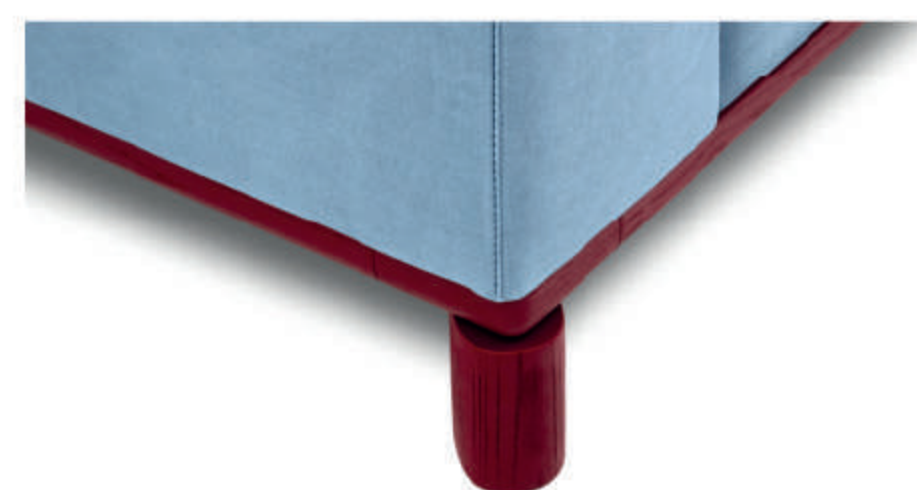

Dimensions and weight	Seats	2
	Structure	196 (L) × 100 (P) cm
	Height	h 90 cm
	Weight	60 kg

Fabric/Color	Sa Lò Zeno: Anice	

Base/Color	Wood Base Red Base	

Components, Materials and finishes Sofa with fixed structure in beech, fir, and plywood. Base in matt open-pore lacquered beech. Cushions with removable covers, featuring polyurethane foam and polyester wadding padding, upholstered in San Lò Zeno Anice fabric.

Composition	75% CO 25% PL

Washing Instructions	

Shipping	The sofa is individually packed in a box.

Product Care Dry clean cushions only. Clean the fabric of the structure with a damp cloth or mild soap, preferably using a wool cloth. Do not use products containing alcohol, solvents, or derivatives on either the fabric or the base.

Contacts SAN LÒ
Via delle Ortensie 6/8
Modugno (BA) 70026
(+39) 0809184980
info@sanlodesign.it
sanlodesign.it