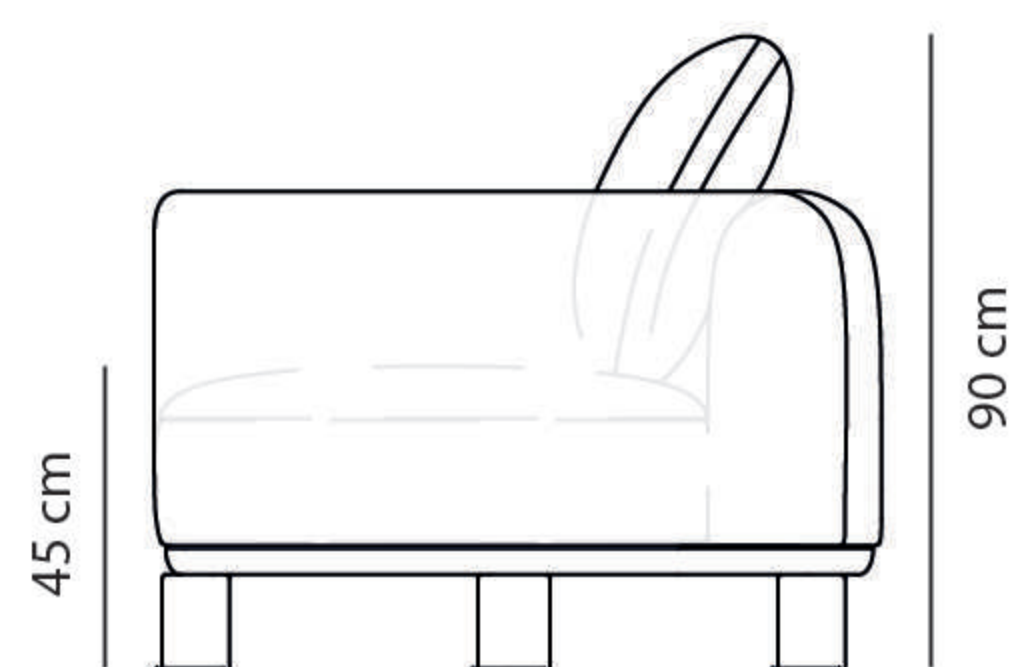

# BEATRICE 2 SEATS

Design: Ferriani Sbolgi  
Fabric and colors strategy: Studio Marcante - Testa

Dimensions and weight	Seats	2
	Structure	196 (L) × 100 (P) cm
	Height	h 90 cm
	Weight	60 kg

Fabric/Color	Sa Lò Zeno: Anice	
--------------	-------------------------	---

# BEATRICE 3 SEATS

Design: Ferriani Sbolgi  
Fabric and colors strategy: Studio Marcante - Testa

Dimensions and weight	Seats	3
	Structure	232 (L) × 100 (P) cm
	Height	h 90 cm
	Weight	70 kg

Fabric/Color	Sa Lò Zeno: Anice	
--------------	-------------------------	---