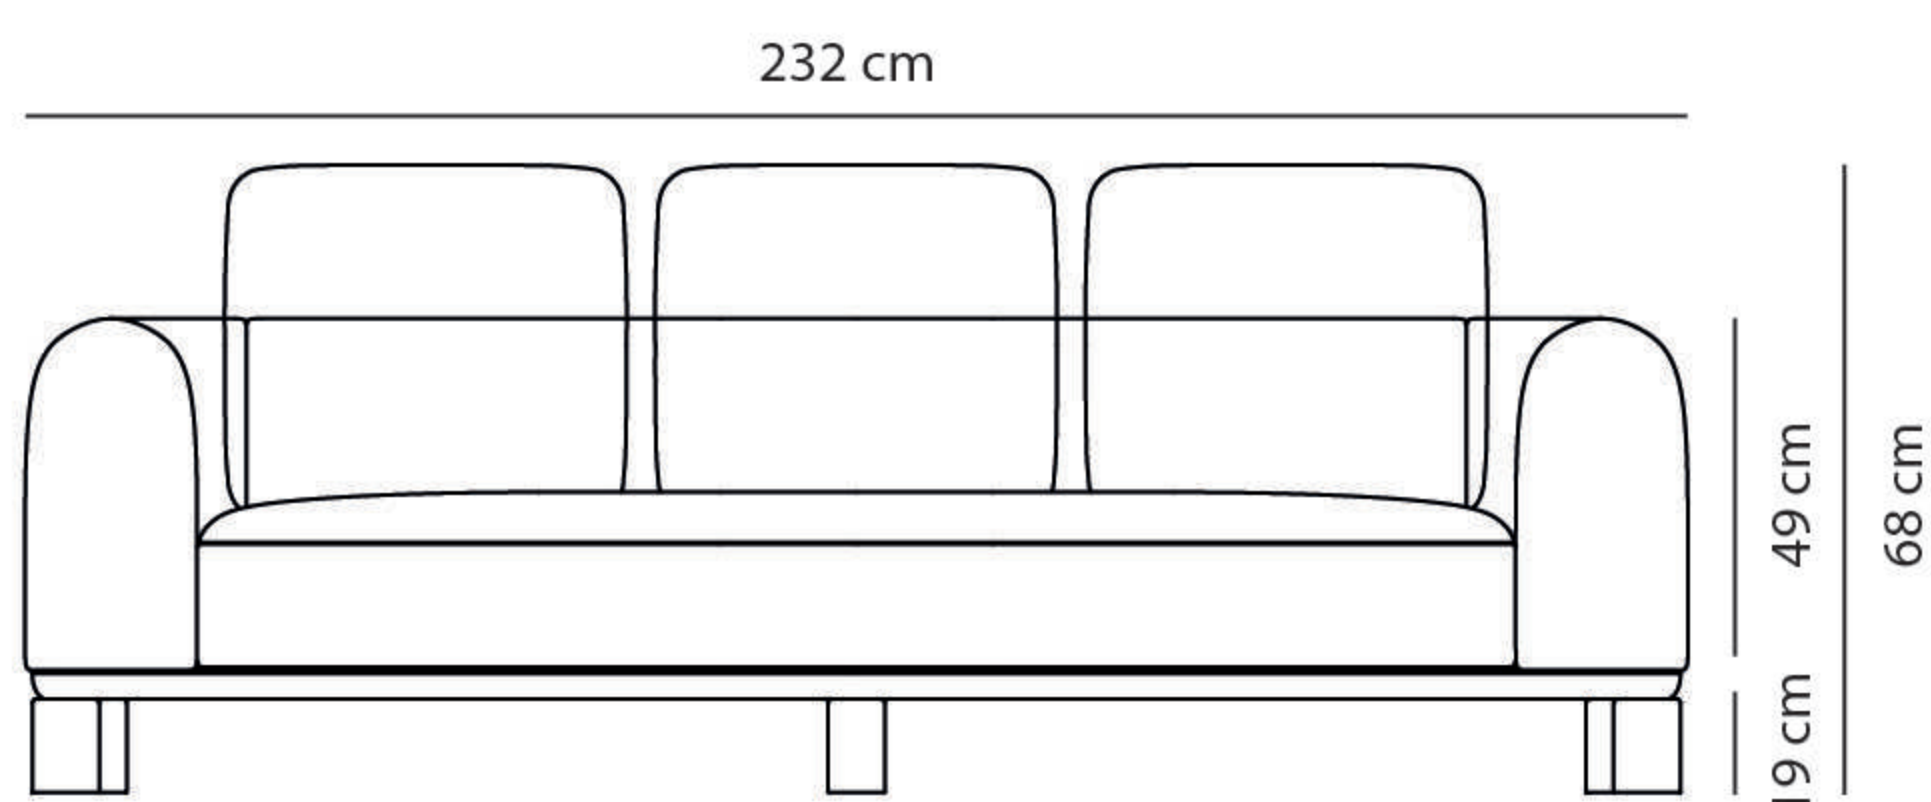

# BEATRICE 2 SEATS

Design: Ferriani Sbolgi  
Fabric and colors strategy: Studio Marcante - Testa

Dimensions and weight	Seats	2
	Structure	196 (L) × 100 (P) cm
	Height	h 90 cm
	Weight	60 kg

Fabric/Color	Sa Lò Zeno: Anice	
--------------	-------------------------	---

# BEATRICE 3 SEATS

Design: Ferriani Sbolgi  
Fabric and colors strategy: Studio Marcante - Testa

Dimensions and weight	Seats	3
	Structure	232 (L) × 100 (P) cm
	Height	h 90 cm
	Weight	70 kg

Fabric/Color	Sa Lò Zeno: Anice	
--------------	-------------------------	---