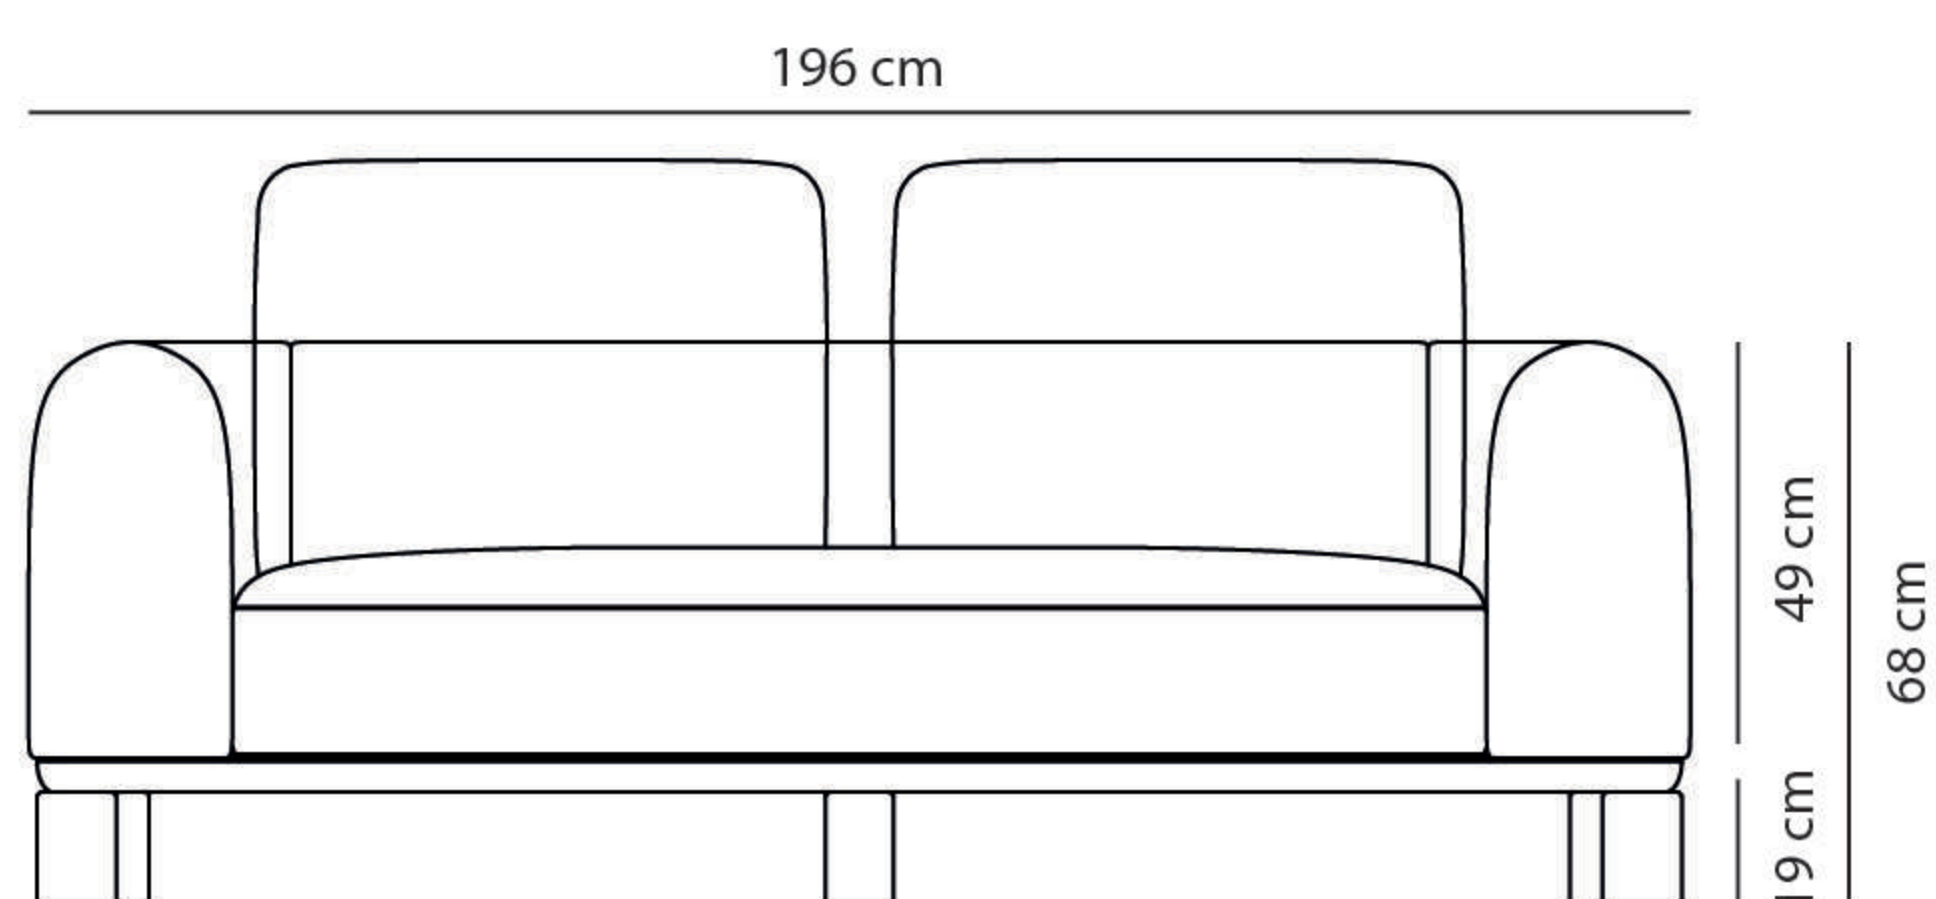

# BEATRICE 2 SEATS

Design: Ferriani Sbolgi  
Fabric and colors strategy: Studio Marcante - Testa

Dimensions and weight	Seats	2
	Structure	196 (L) × 100 (P) cm
	Height	h 90 cm
	Weight	60 kg

Fabric/Color	Sa Lò Zeno: Anice	
--------------	-------------------------	---

# BEATRICE 3 SEATS

Design: Ferriani Sbolgi  
Fabric and colors strategy: Studio Marcante - Testa

Dimensions and weight	Seats	3
	Structure	232 (L) × 100 (P) cm
	Height	h 90 cm
	Weight	70 kg

Fabric/Color	Sa Lò Zeno: Anice	
--------------	-------------------------	---