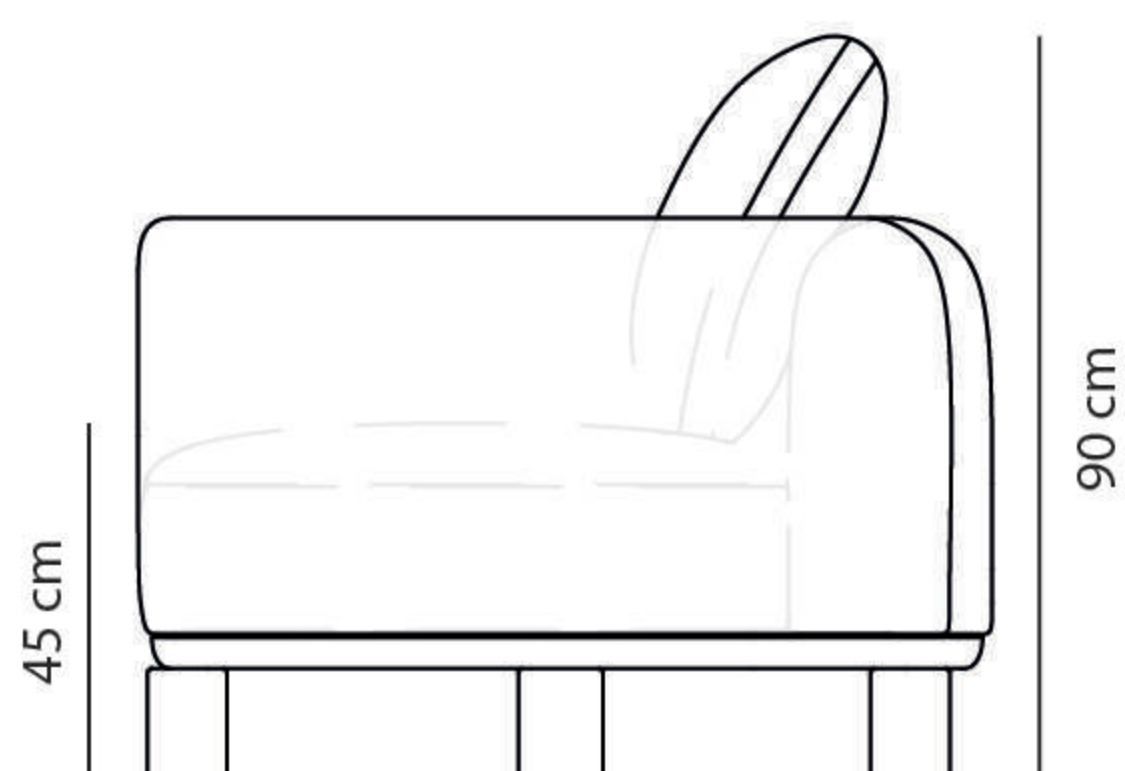

# BEATRICE 2 SEATS

Design: Ferriani Sbolgi  
Fabric and colors strategy: Studio Marcante - Testa

Dimensions and weight	Seats	2
	Structure	196 (L) × 100 (P) cm
	Height	h 90 cm
	Weight	60 kg

Fabric/Color	Sa Lò Zeno: Anice	
--------------	-------------------------	---

# BEATRICE 3 SEATS

Design: Ferriani Sbolgi  
Fabric and colors strategy: Studio Marcante - Testa

Dimensions and weight	Seats	3
	Structure	232 (L) × 100 (P) cm
	Height	h 90 cm
	Weight	70 kg

Fabric/Color	Sa Lò Zeno: Anice	
--------------	-------------------------	---