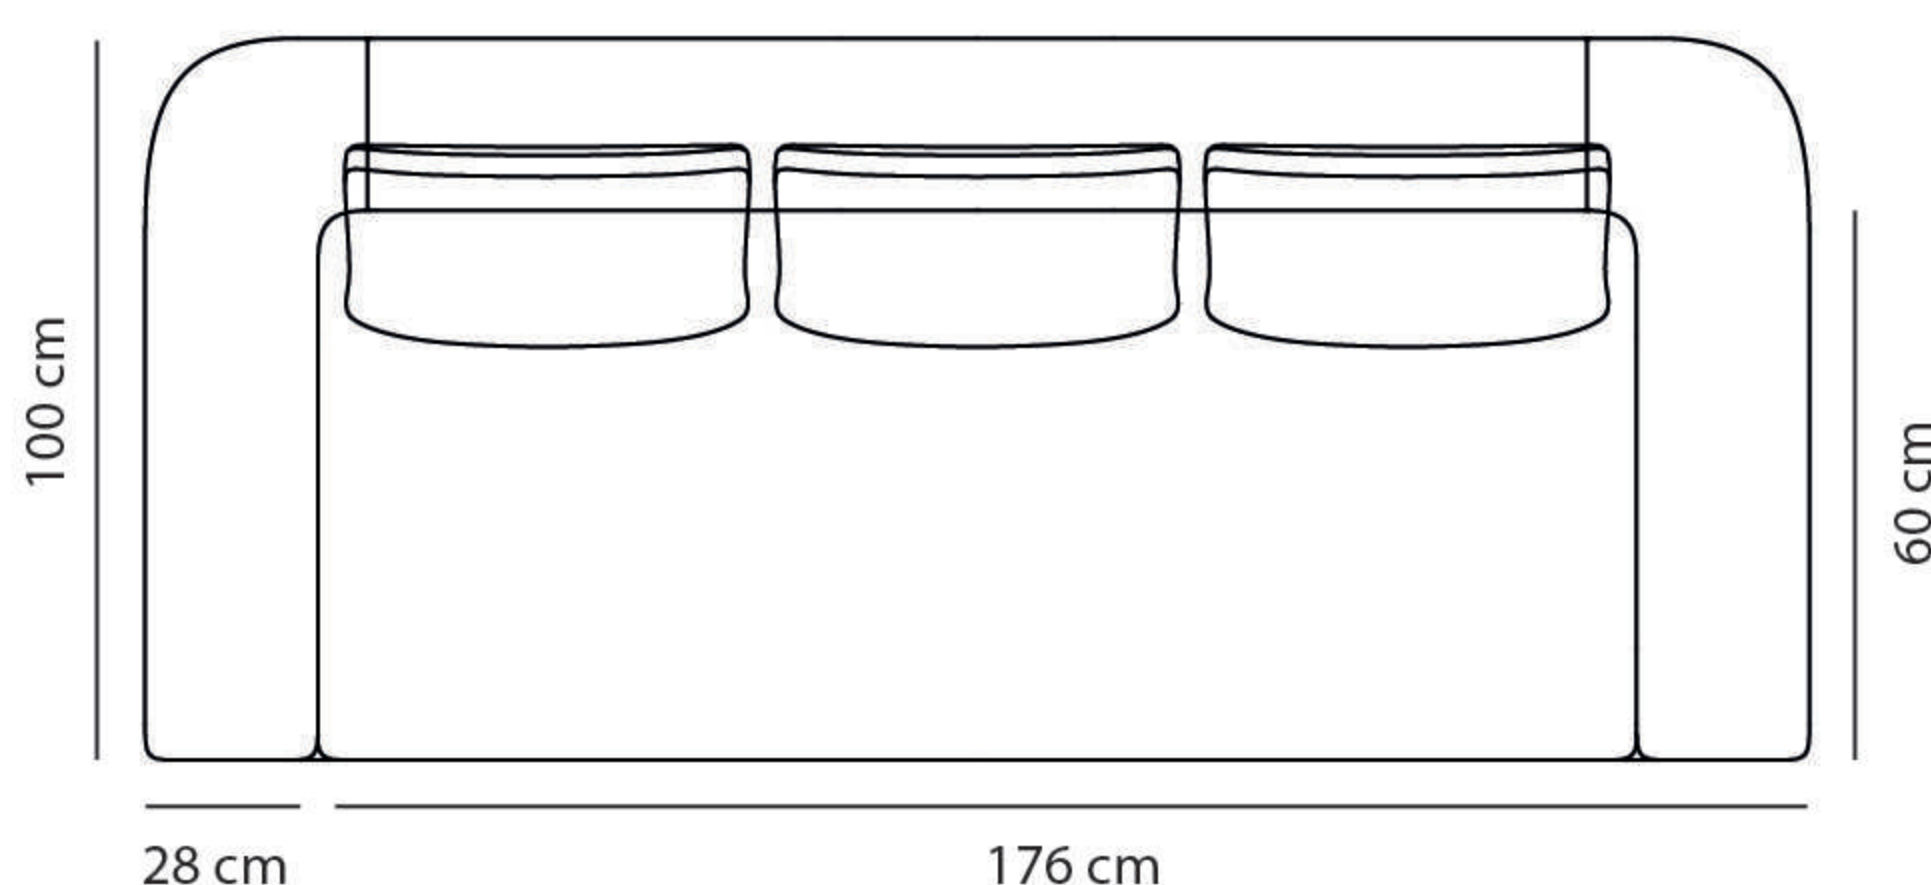

# BEATRICE 2 SEATS

Design: Ferriani Sbolgi  
Fabric and colors strategy: Studio Marcante - Testa

Dimensions and weight	Seats	2
	Structure	196 (L) × 100 (P) cm
	Height	h 90 cm
	Weight	60 kg

Fabric/Color	Sa Lò Zeno: Anice	
--------------	-------------------------	---

# BEATRICE 3 SEATS

Design: Ferriani Sbolgi  
Fabric and colors strategy: Studio Marcante - Testa

Dimensions and weight	Seats	3
	Structure	232 (L) × 100 (P) cm
	Height	h 90 cm
	Weight	70 kg

Fabric/Color	Sa Lò Zeno: Anice	
--------------	-------------------------	---